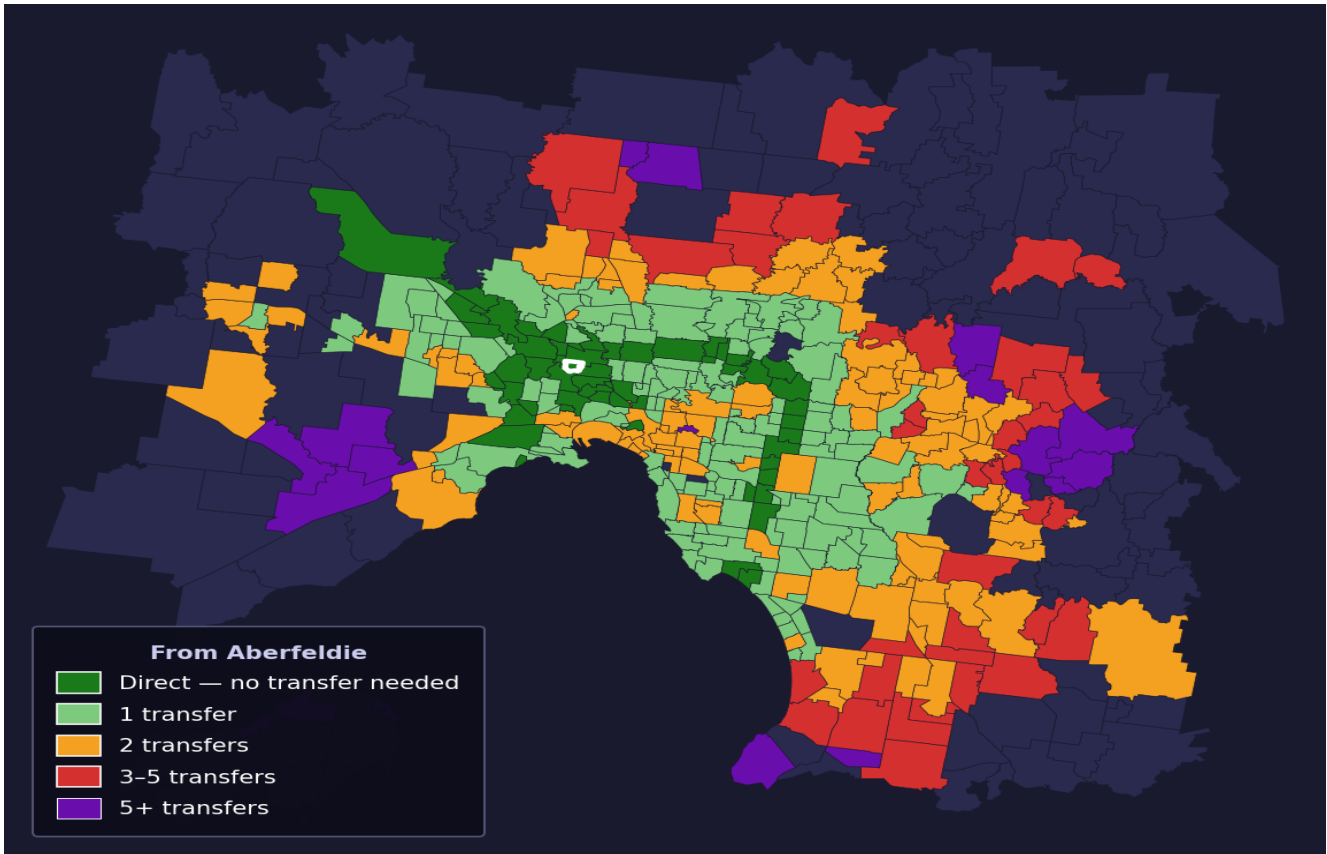

Aberfeldie

Rank #54 of 450 suburbs

Composite 72 _{/100}	Journey Quality 75 _{/100}	Cost Efficiency 50 _{/100}	Connectivity 88 _{/100}
---	---	---	--

Direct (0 transfers)	56 of 450
1 transfer	150 of 450
2 transfers	107 of 450
3-5 transfers	40 of 450
5+ transfers	96 of 450

Destination	Time	Single Trip	Weekly
Melbourne CBD	48 min	\$4.09	\$40.92/wk
Frankston	134 min	\$8.12	\$57.00/wk
Melbourne Airport	103 min	\$6.69	
Box Hill	91 min	\$5.52	\$53.66/wk
Dandenong	114 min	\$6.49	\$57.00/wk