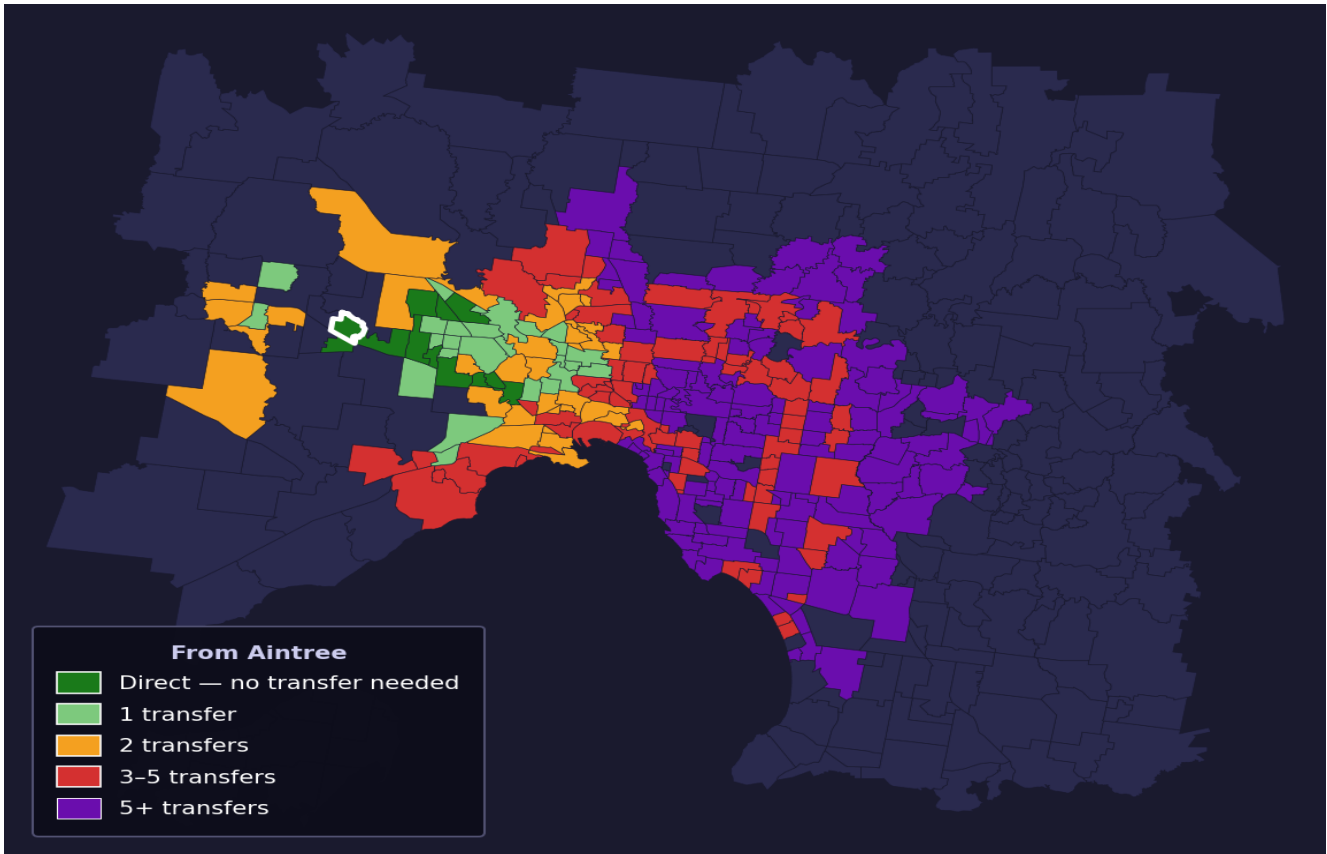

Aintree

Rank #381 of 450 suburbs

Composite 48 _{/100}	Journey Quality 50 _{/100}	Cost Efficiency 60 _{/100}	Connectivity 33 _{/100}
---	---	---	--

Direct (0 transfers)	11 of 450
1 transfer	26 of 450
2 transfers	35 of 450
3-5 transfers	76 of 450
5+ transfers	301 of 450

Destination	Time	Single Trip	Weekly
Melbourne CBD	80 min	\$5.48	\$54.80/wk
Frankston	152 min	\$9.16	\$57.00/wk
Melbourne Airport	92 min	\$5.79	
Box Hill	99 min	\$6.10	\$57.00/wk
Dandenong	133 min	\$7.71	\$57.00/wk