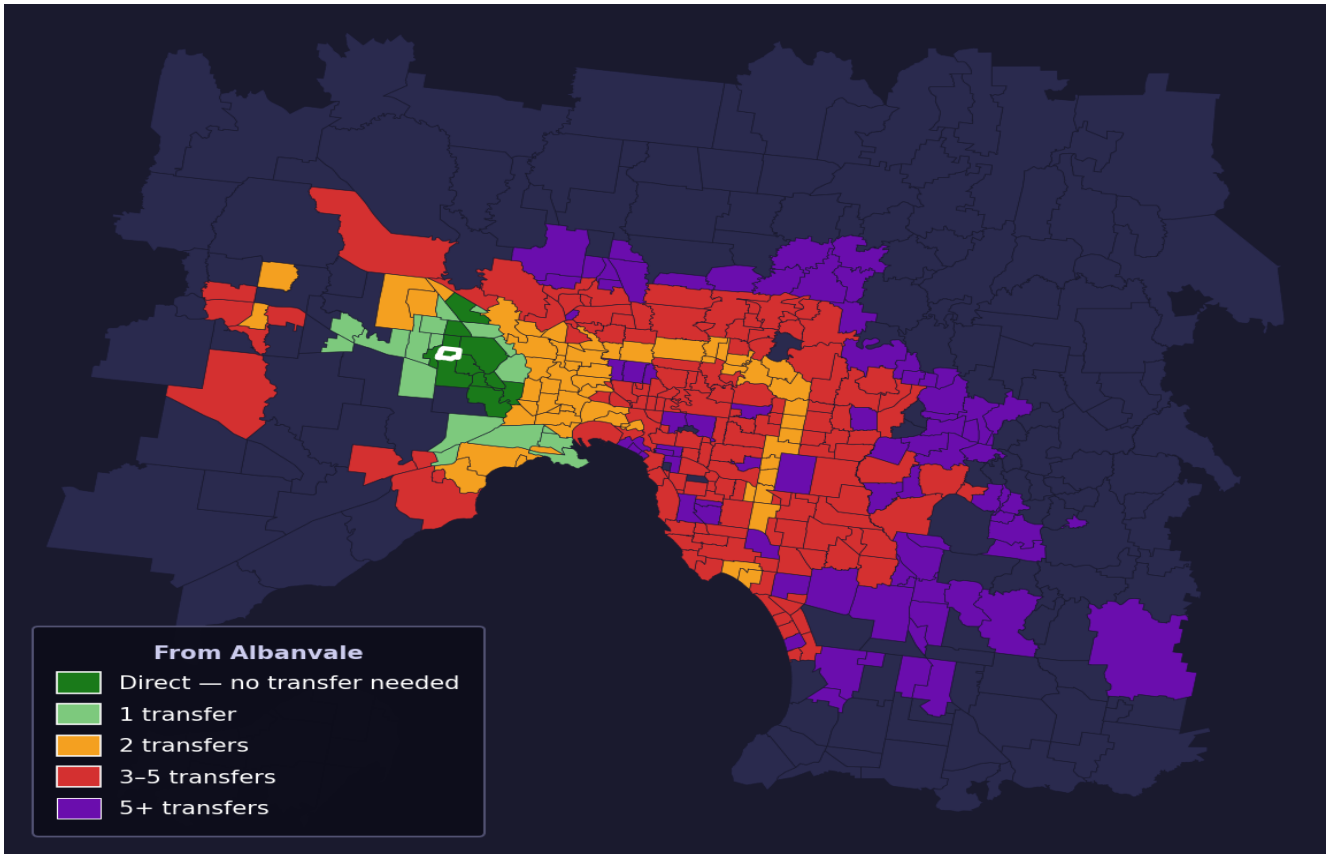

Albanvale

Rank #342 of 450 suburbs

Composite 52 _{/100}	Journey Quality 54 _{/100}	Cost Efficiency 61 _{/100}	Connectivity 42 _{/100}
---	---	---	--

Direct (0 transfers)	11 of 450
1 transfer	18 of 450
2 transfers	60 of 450
3-5 transfers	147 of 450
5+ transfers	213 of 450

Destination	Time	Single Trip	Weekly
Melbourne CBD	76 min	\$5.32	\$50.90/wk
Frankston	158 min	\$9.61	\$57.00/wk
Melbourne Airport	85 min	\$5.62	
Box Hill	112 min	\$6.98	\$56.76/wk
Dandenong	136 min	\$8.82	\$57.00/wk