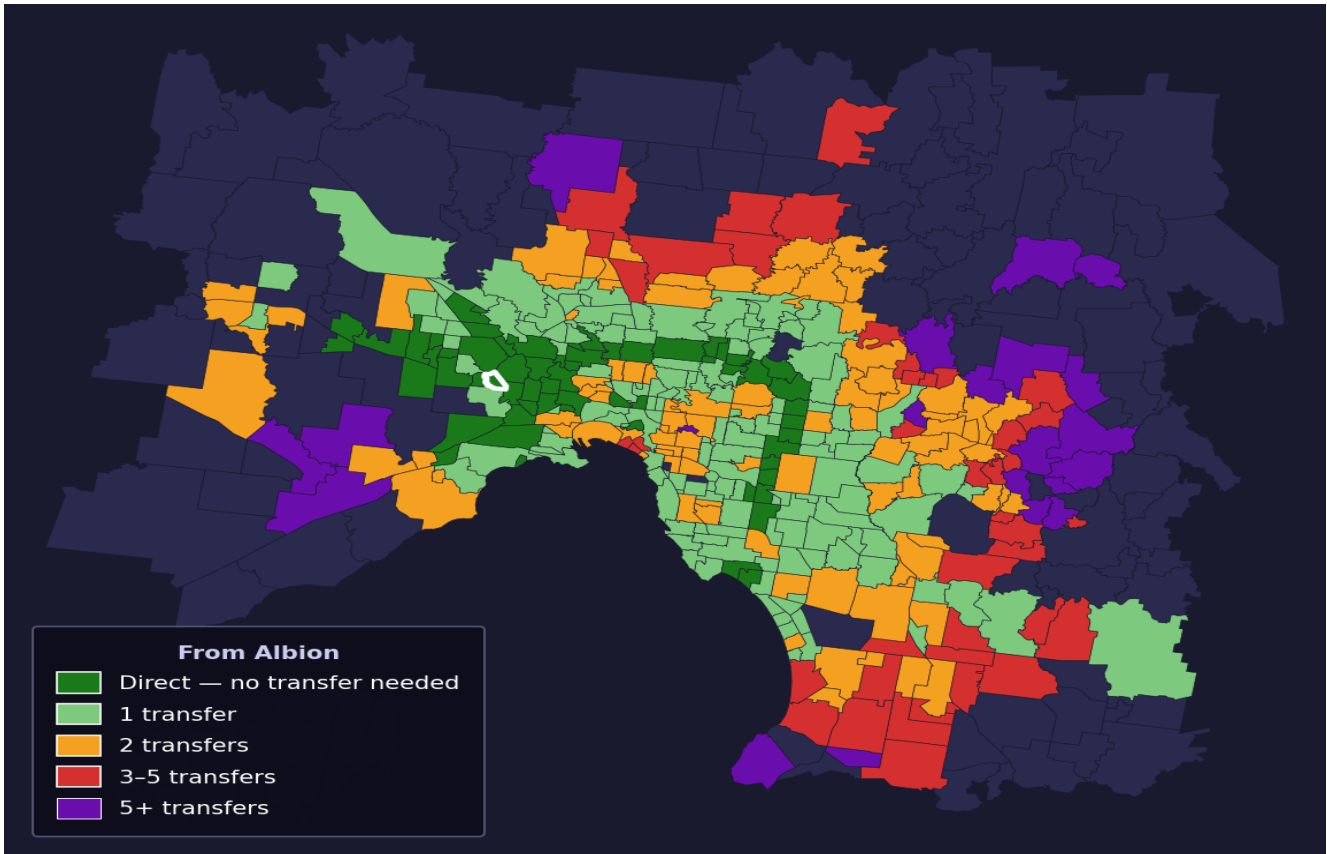

Albion

Rank #32 of 450 suburbs

Composite 73 /100	Journey Quality 80 /100	Cost Efficiency 46 /100	Connectivity 87 /100
------------------------------------	--	--	---------------------------------------

Direct (0 transfers)	61 of 450
1 transfer	149 of 450
2 transfers	93 of 450
3-5 transfers	42 of 450
5+ transfers	104 of 450

Destination	Time	Single Trip	Weekly
Melbourne CBD	41 min	\$3.76	\$37.60/wk
Frankston	115 min	\$7.55	\$57.00/wk
Melbourne Airport	72 min	\$4.48	
Box Hill	92 min	\$5.79	\$57.00/wk
Dandenong	105 min	\$7.86	\$57.00/wk