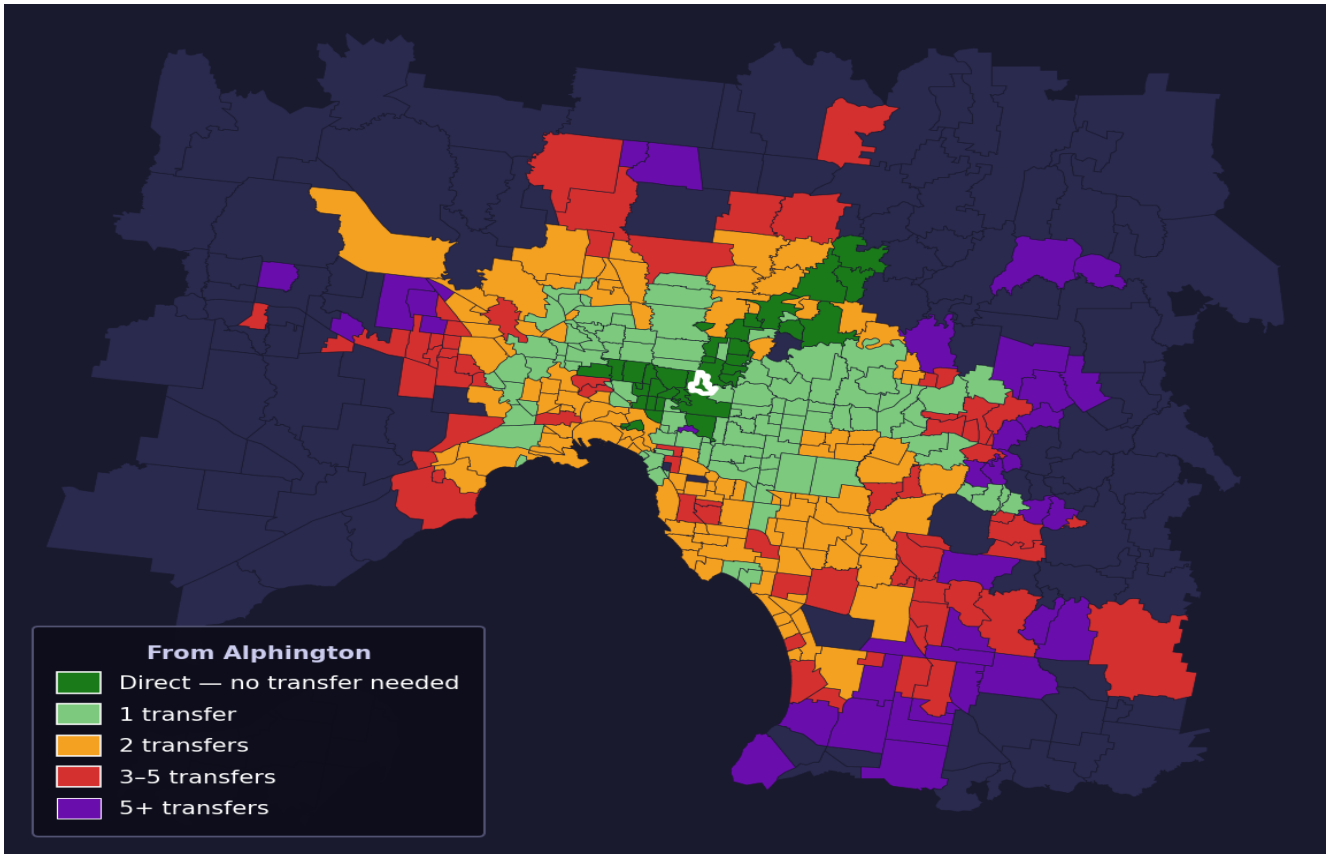

Alphington

Rank #73 of 450 suburbs

Composite 72 _{/100}	Journey Quality 85 _{/100}	Cost Efficiency 47 _{/100}	Connectivity 72 _{/100}
---	---	---	--

Direct (0 transfers)	34 of 450
1 transfer	101 of 450
2 transfers	113 of 450
3-5 transfers	67 of 450
5+ transfers	134 of 450

Destination	Time	Single Trip	Weekly
Melbourne CBD	33 min	\$3.03	\$30.30/wk
Frankston	103 min	\$6.82	\$57.00/wk
Melbourne Airport	101 min	\$5.37	
Box Hill	62 min	\$5.06	\$50.60/wk
Dandenong	89 min	\$5.37	\$53.70/wk