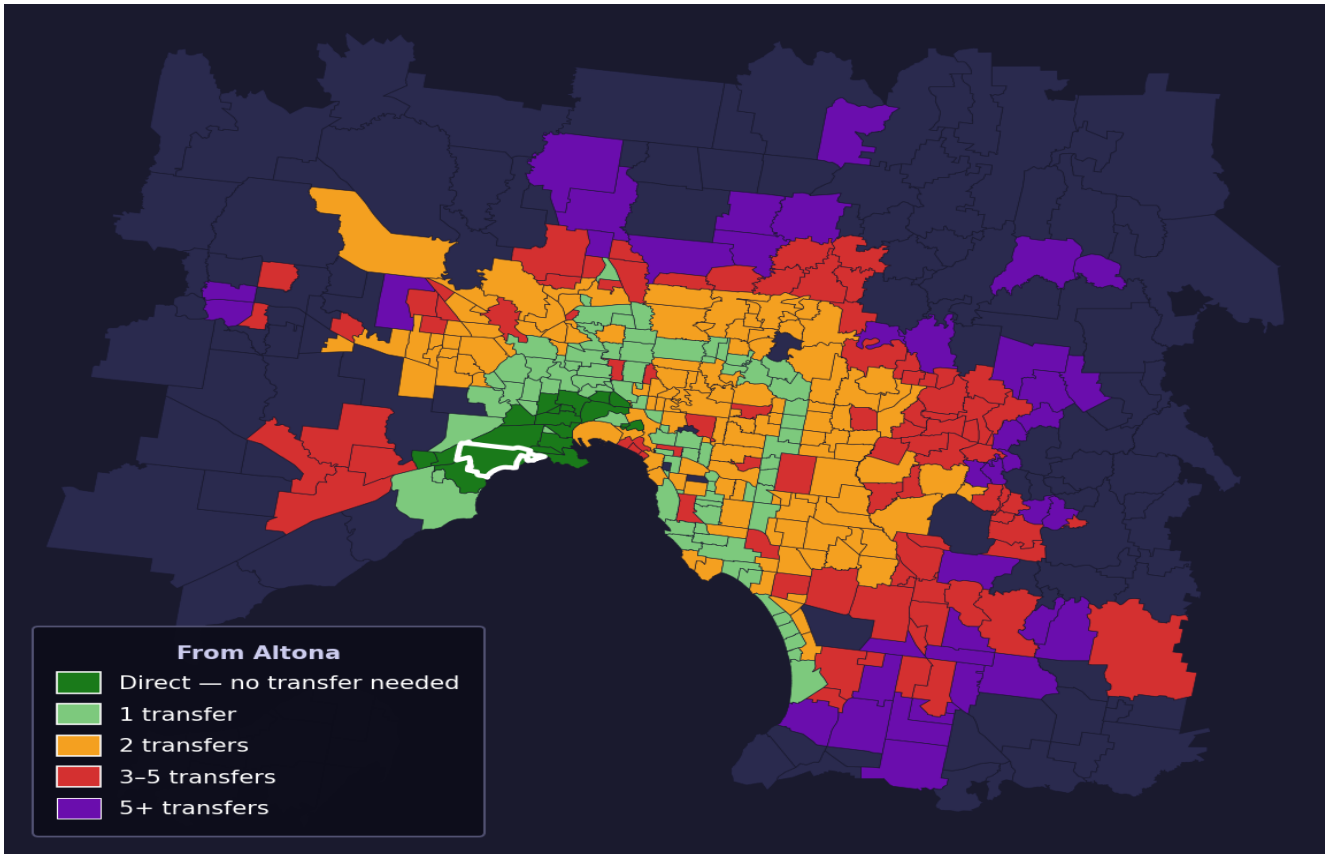

Altona

Rank #174 of 450 suburbs

Composite 67 _{/100}	Journey Quality 72 _{/100}	Cost Efficiency 57 _{/100}	Connectivity 68 _{/100}
---	---	---	--

Direct (0 transfers)	20 of 450
1 transfer	84 of 450
2 transfers	126 of 450
3-5 transfers	85 of 450
5+ transfers	134 of 450

Destination	Time	Single Trip	Weekly
Melbourne CBD	51 min	\$3.76	\$37.60/wk
Frankston	119 min	\$7.55	\$57.00/wk
Melbourne Airport	93 min	\$5.79	
Box Hill	109 min	\$6.10	\$57.00/wk
Dandenong	112 min	\$7.86	\$57.00/wk