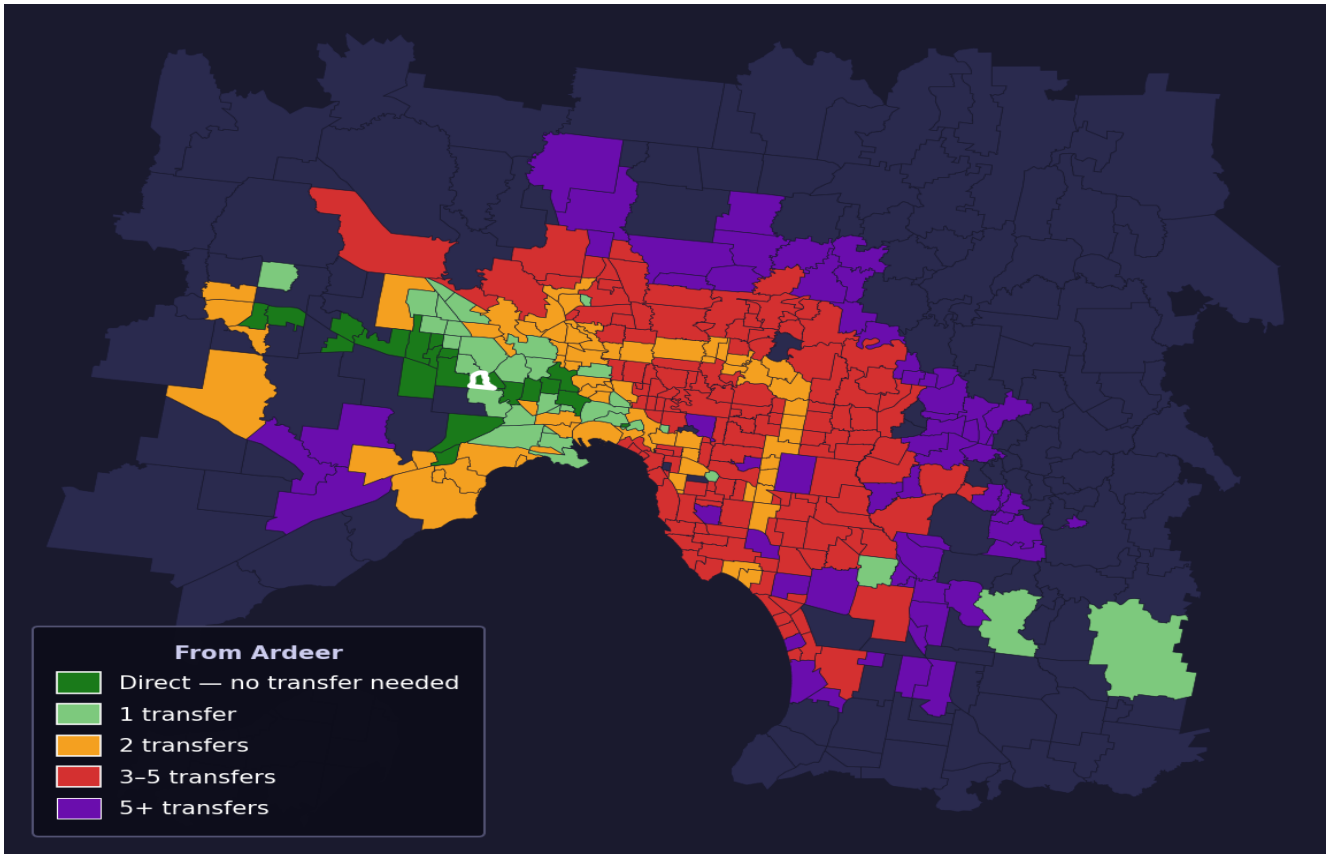

Ardeer

Rank #252 of 450 suburbs

Composite 60 _{/100}	Journey Quality 70 _{/100}	Cost Efficiency 54 _{/100}	Connectivity 50 _{/100}
---	---	---	--

Direct (0 transfers)	20 of 450
1 transfer	33 of 450
2 transfers	70 of 450
3-5 transfers	142 of 450
5+ transfers	184 of 450

Destination	Time	Single Trip	Weekly
Melbourne CBD	54 min	\$4.29	\$42.90/wk
Frankston	132 min	\$8.86	\$57.00/wk
Melbourne Airport	70 min	\$5.10	
Box Hill	83 min	\$5.80	\$55.56/wk
Dandenong	114 min	\$7.56	\$57.00/wk