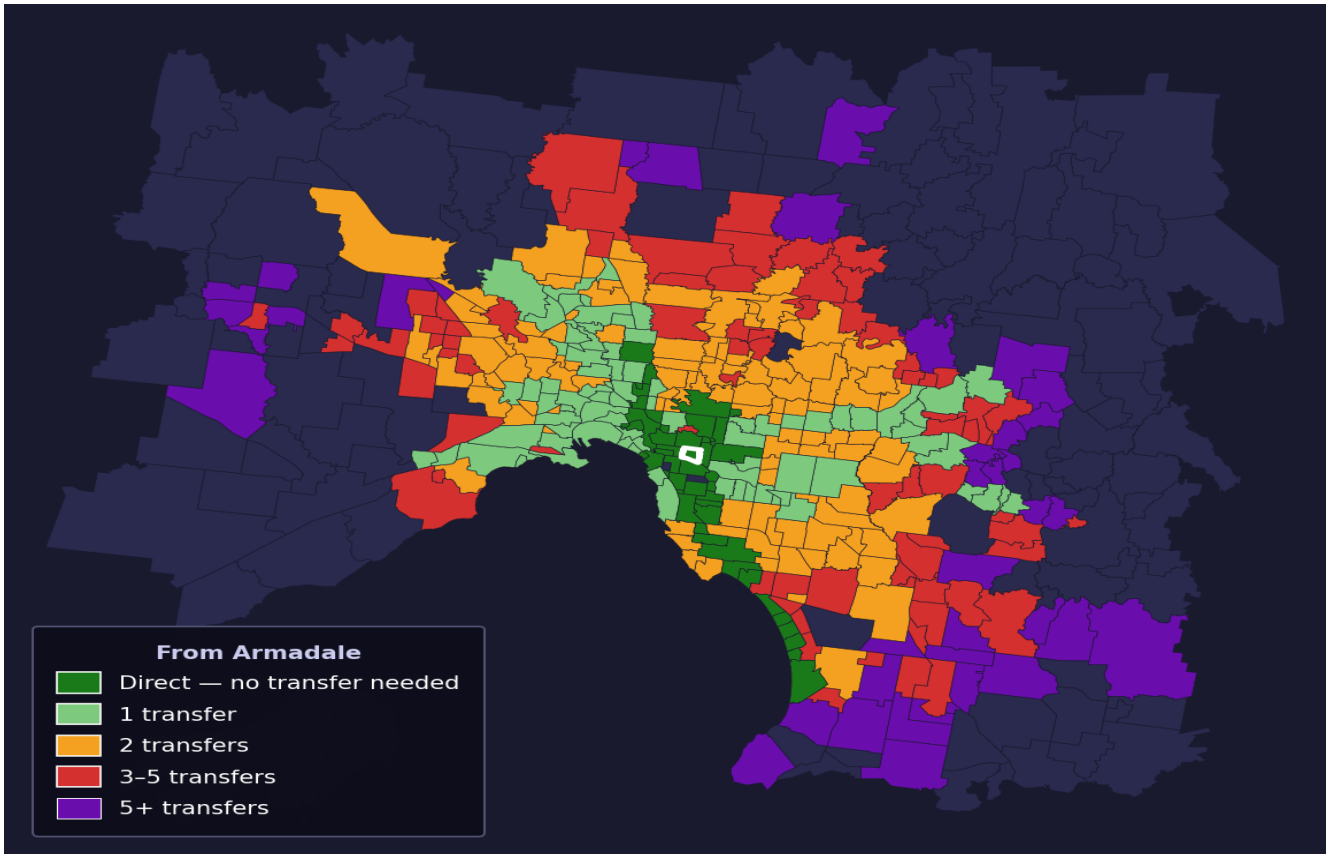

Armadale

Rank #122 of 450 suburbs

Composite 70 _{/100}	Journey Quality 85 _{/100}	Cost Efficiency 41 _{/100}	Connectivity 72 _{/100}
---	---	---	--

Direct (0 transfers)	46 of 450
1 transfer	81 of 450
2 transfers	112 of 450
3-5 transfers	76 of 450
5+ transfers	134 of 450

Destination	Time	Single Trip	Weekly
Melbourne CBD	34 min	\$3.45	\$34.52/wk
Frankston	60 min	\$5.79	\$57.00/wk
Melbourne Airport	109 min	\$6.58	
Box Hill	63 min	\$5.24	\$50.44/wk
Dandenong	58 min	\$5.37	\$53.70/wk