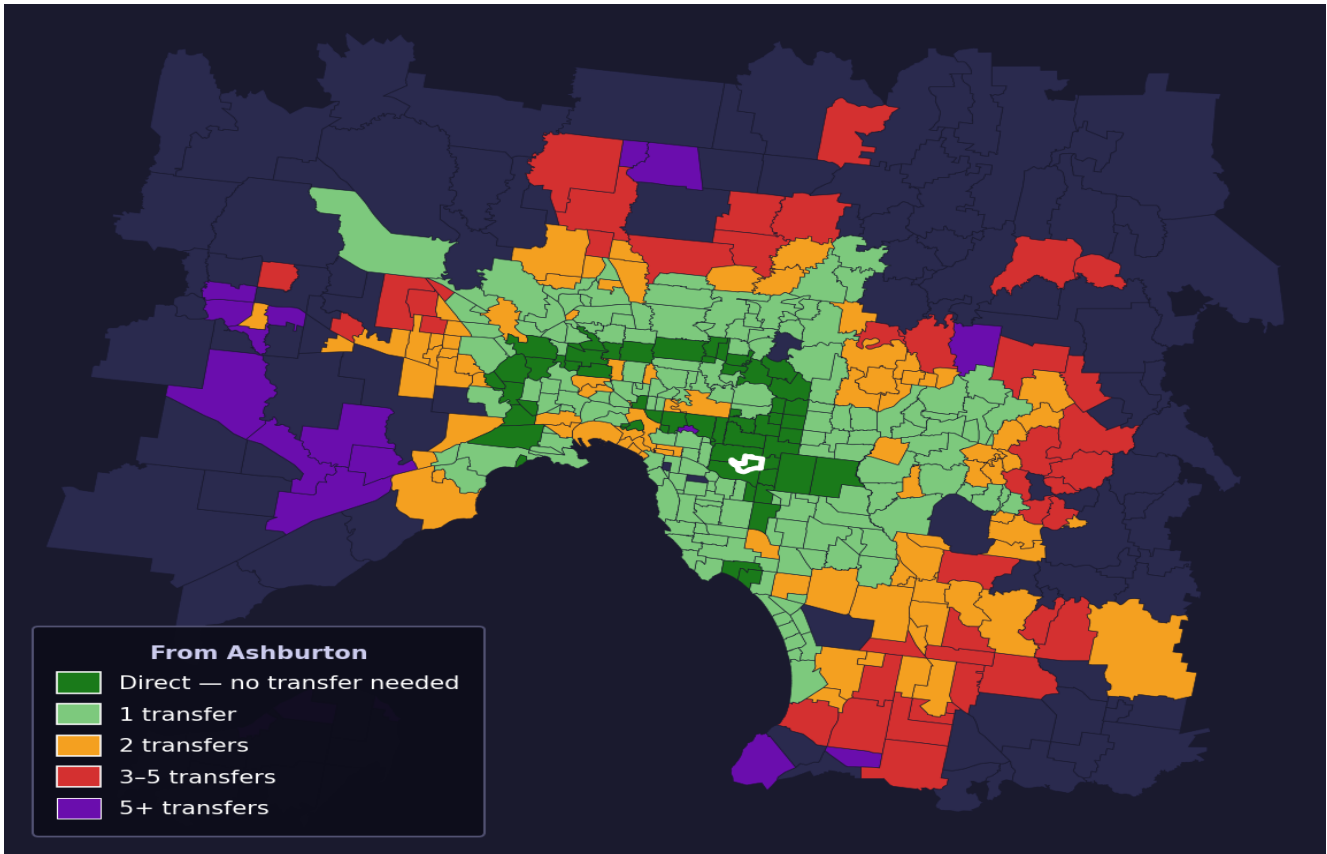

Ashburton

Rank #28 of 450 suburbs

Composite 74 _{/100}	Journey Quality 75 _{/100}	Cost Efficiency 53 _{/100}	Connectivity 89 _{/100}
---	---	---	--

Direct (0 transfers)	55 of 450
1 transfer	171 of 450
2 transfers	86 of 450
3-5 transfers	42 of 450
5+ transfers	95 of 450

Destination	Time	Single Trip	Weekly
Melbourne CBD	47 min	\$3.82	\$38.20/wk
Frankston	109 min	\$7.49	\$57.00/wk
Melbourne Airport	115 min	\$6.74	
Box Hill	70 min	\$5.14	\$51.44/wk
Dandenong	112 min	\$6.60	\$57.00/wk