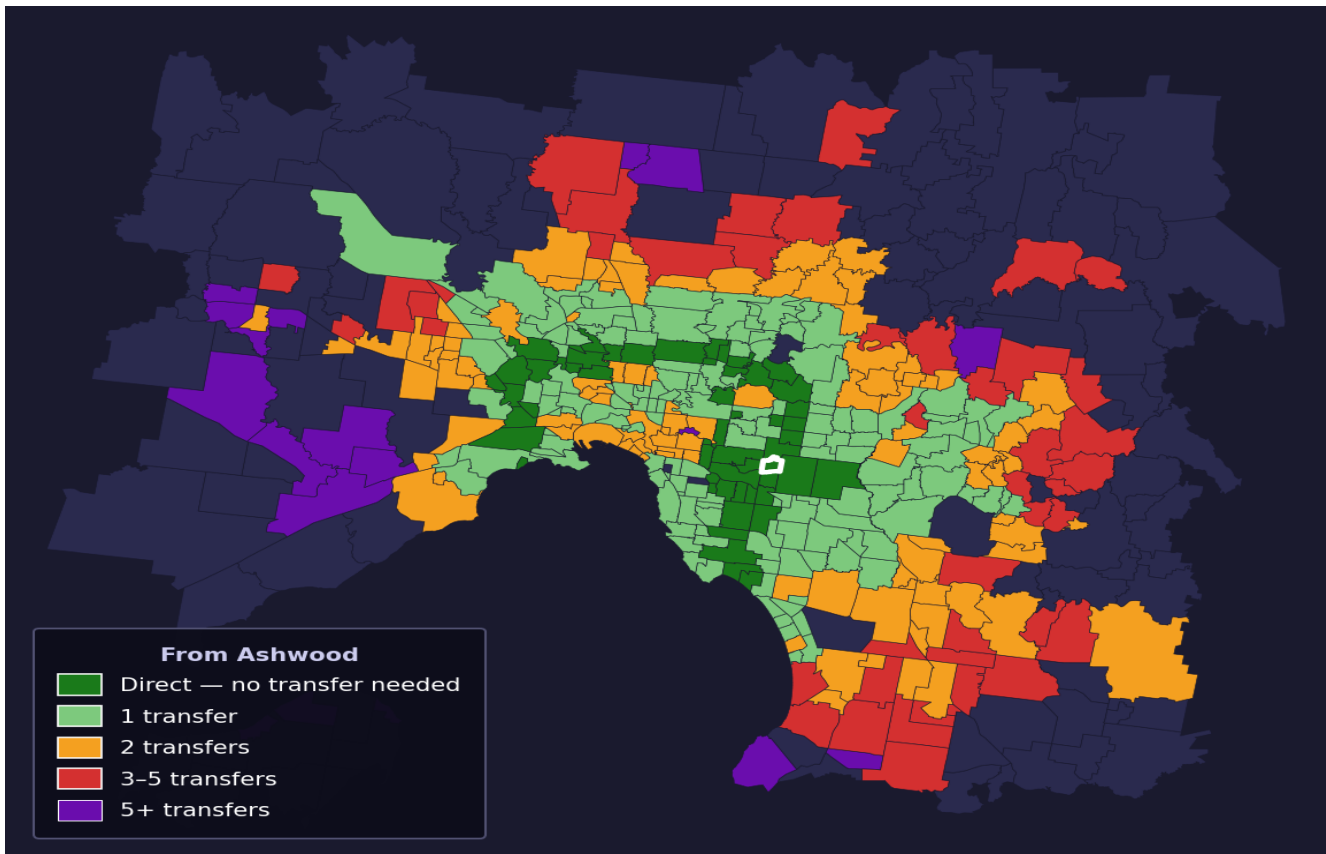

Ashwood

Rank #93 of 450 suburbs

Composite 71 / ₁₀₀	Journey Quality 67 / ₁₀₀	Cost Efficiency 57 / ₁₀₀	Connectivity 88 / ₁₀₀
--	--	--	---

Direct (0 transfers)	54 of 450
1 transfer	156 of 450
2 transfers	99 of 450
3-5 transfers	45 of 450
5+ transfers	95 of 450

Destination	Time	Single Trip	Weekly
Melbourne CBD	58 min	\$4.23	\$42.02/wk
Frankston	110 min	\$7.17	\$57.00/wk
Melbourne Airport	132 min	\$6.92	
Box Hill	59 min	\$4.97	\$48.04/wk
Dandenong	98 min	\$6.31	\$57.00/wk