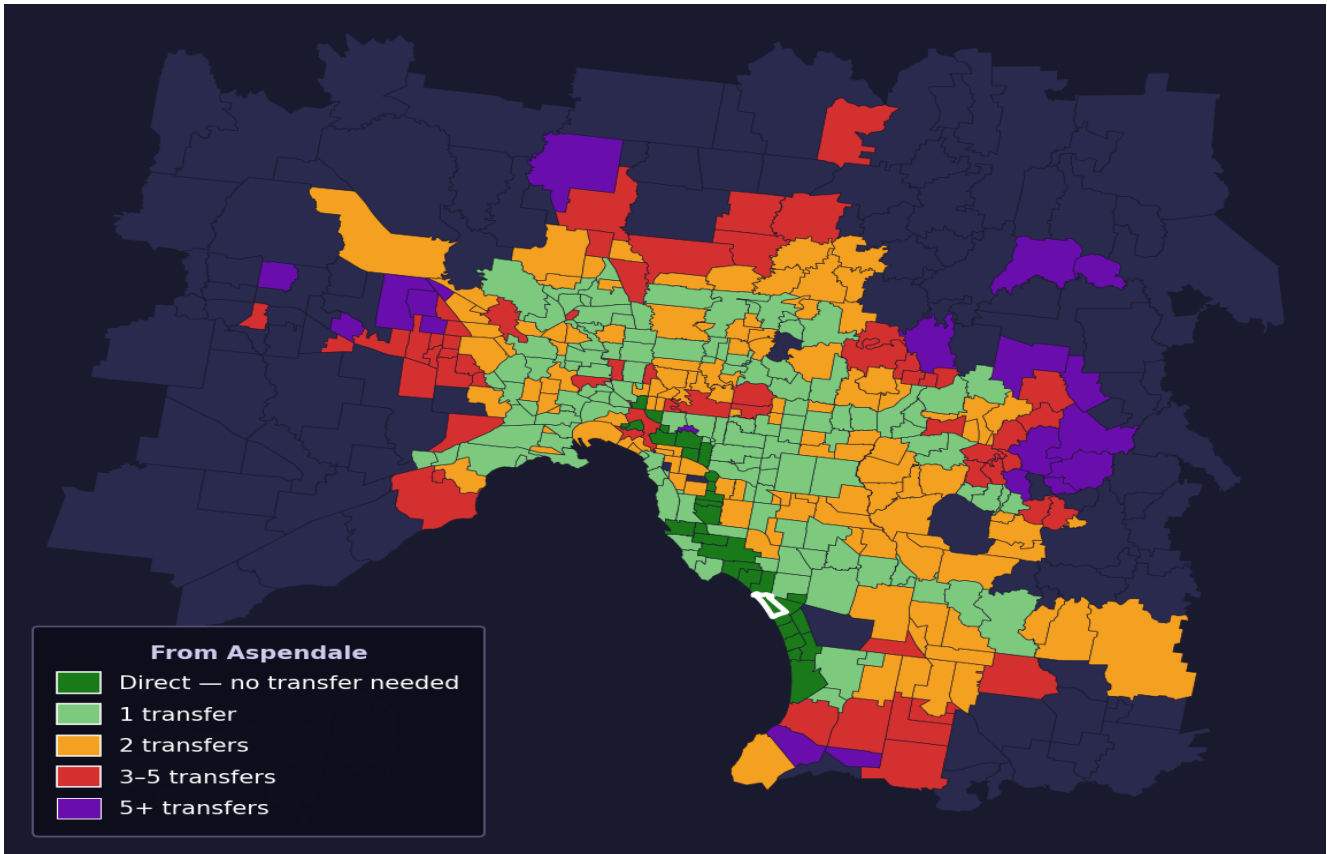

# Aspendale

Rank #178 of 450 suburbs

<b>Composite</b> <b>67</b> <sub>/100</sub>	<b>Journey Quality</b> <b>64</b> <sub>/100</sub>	<b>Cost Efficiency</b> <b>60</b> <sub>/100</sub>	<b>Connectivity</b> <b>78</b> <sub>/100</sub>
---	---	---	--

Direct (0 transfers)	30 of 450
1 transfer	128 of 450
2 transfers	120 of 450
3-5 transfers	60 of 450
5+ transfers	111 of 450

Destination	Time	Single Trip	Weekly
Melbourne CBD	63 min	\$4.34	\$43.40/wk
Frankston	30 min	\$3.76	\$37.60/wk
Melbourne Airport	143 min	\$7.40	
Box Hill	112 min	\$6.10	\$57.00/wk
Dandenong	90 min	\$6.82	\$57.00/wk