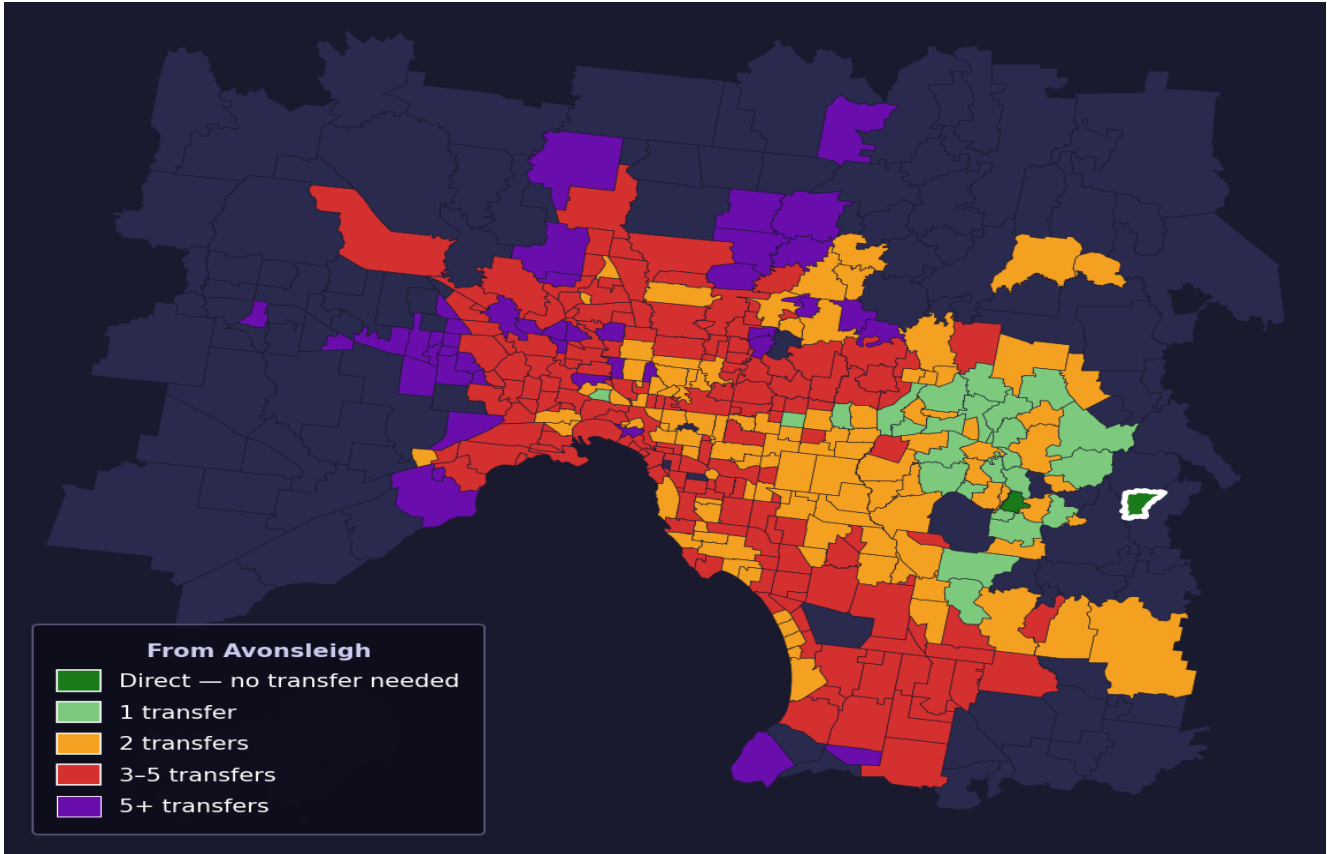

Avonsleigh

Rank #390 of 450 suburbs

Composite 46 /100	Journey Quality 30 /100	Cost Efficiency 69 /100	Connectivity 53 /100
------------------------------------	--	--	---------------------------------------

Direct (0 transfers)	1 of 450
1 transfer	25 of 450
2 transfers	109 of 450
3-5 transfers	173 of 450
5+ transfers	141 of 450

Destination	Time	Single Trip	Weekly
Melbourne CBD	108 min	\$6.07	\$57.00/wk
Frankston	156 min	\$5.92	\$57.00/wk
Melbourne Airport	174 min	\$8.37	
Box Hill	75 min	\$4.60	\$44.94/wk
Dandenong	122 min	\$5.95	\$57.00/wk