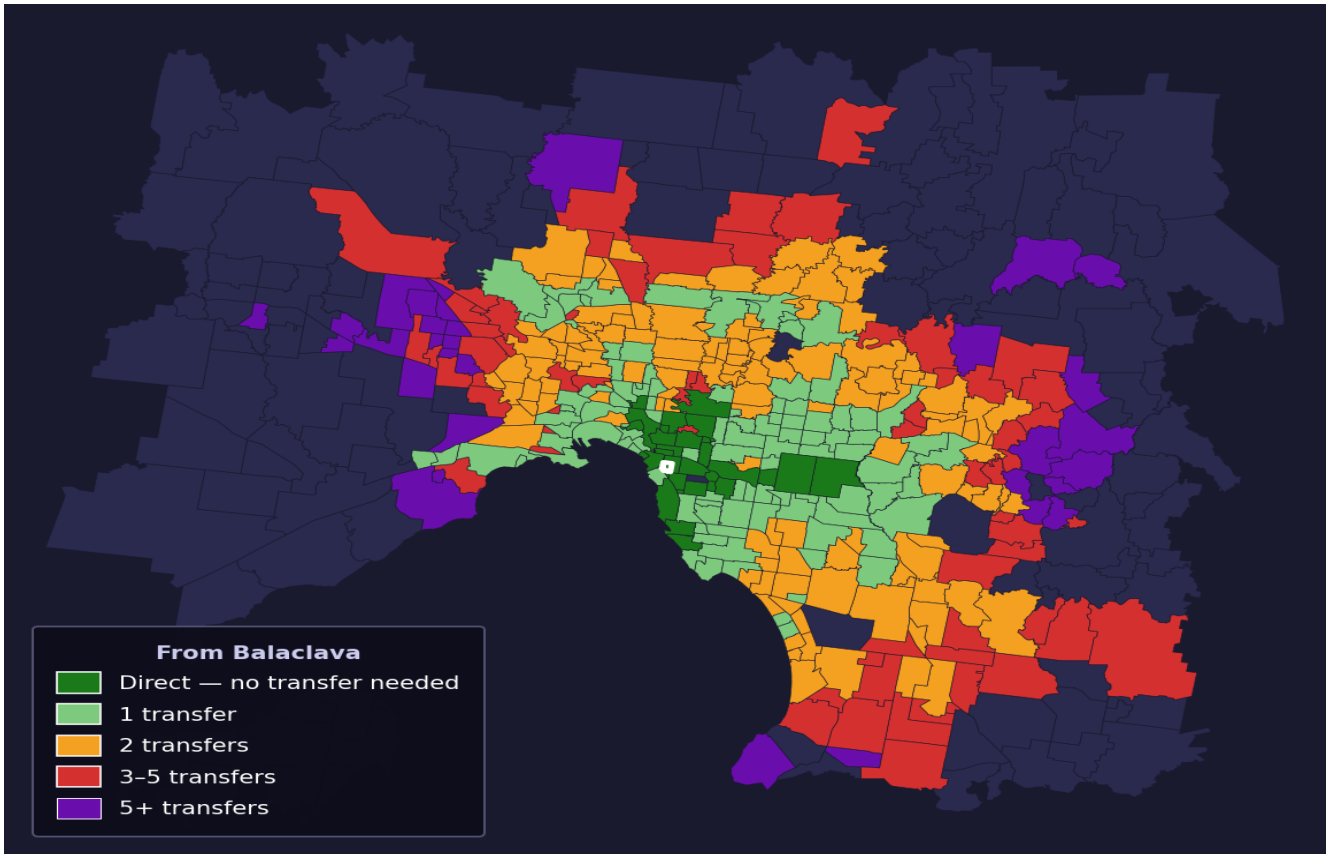

Balaclava

Rank #104 of 450 suburbs

Composite 70 _{/100}	Journey Quality 83 _{/100}	Cost Efficiency 44 _{/100}	Connectivity 74 _{/100}
---	---	---	--

Direct (0 transfers)	31 of 450
1 transfer	104 of 450
2 transfers	125 of 450
3-5 transfers	66 of 450
5+ transfers	123 of 450

Destination	Time	Single Trip	Weekly
Melbourne CBD	36 min	\$3.50	\$34.96/wk
Frankston	78 min	\$5.48	\$54.80/wk
Melbourne Airport	101 min	\$6.24	
Box Hill	50 min	\$4.79	\$47.90/wk
Dandenong	67 min	\$5.69	\$55.24/wk