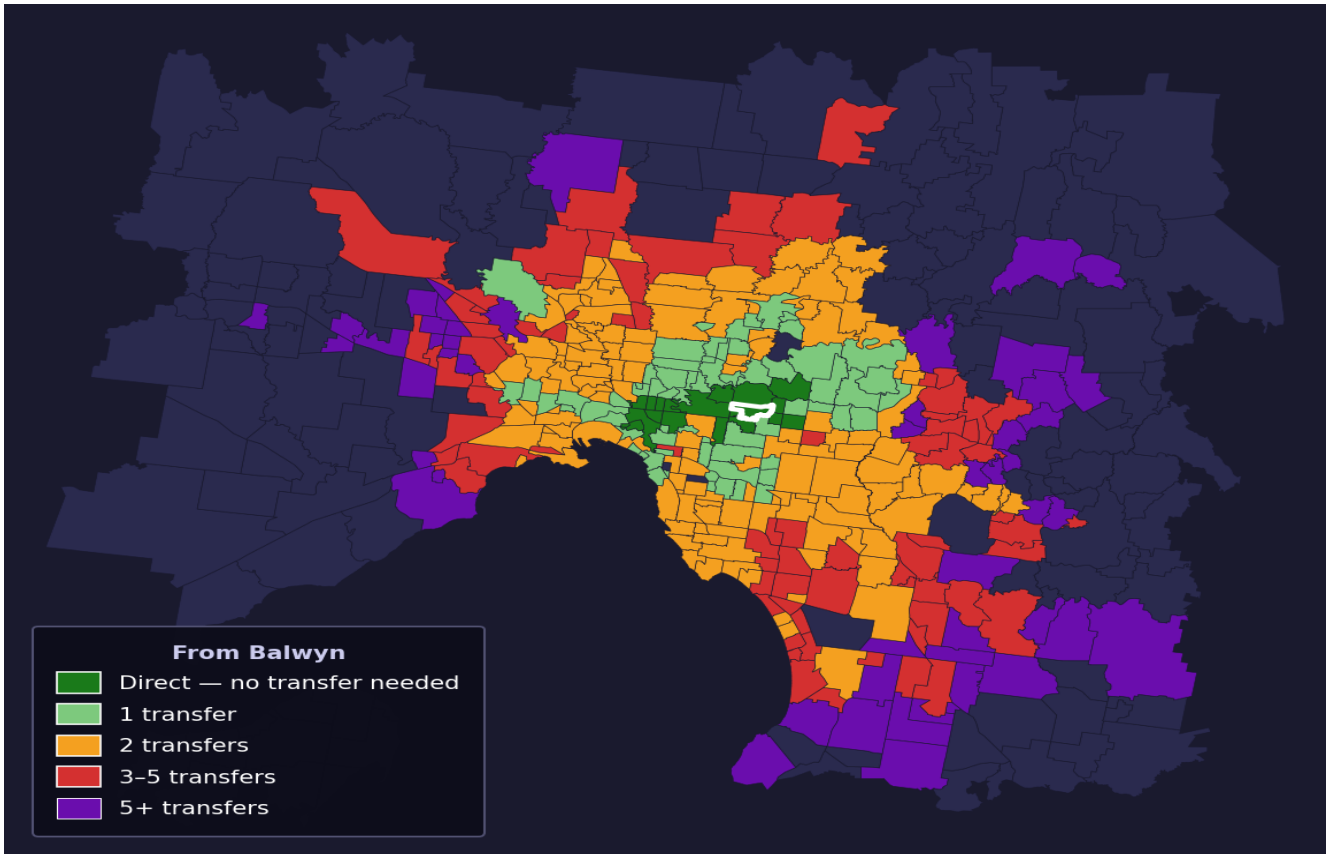

Balwyn

Rank #193 of 450 suburbs

Composite 66 _{/100}	Journey Quality 77 _{/100}	Cost Efficiency 47 _{/100}	Connectivity 64 _{/100}
---	---	---	--

Direct (0 transfers)	19 of 450
1 transfer	66 of 450
2 transfers	134 of 450
3-5 transfers	78 of 450
5+ transfers	152 of 450

Destination	Time	Single Trip	Weekly
Melbourne CBD	45 min	\$4.03	\$40.30/wk
Frankston	122 min	\$7.82	\$57.00/wk
Melbourne Airport	102 min	\$6.06	
Box Hill	20 min	\$2.97	\$29.74/wk
Dandenong	104 min	\$7.00	\$57.00/wk