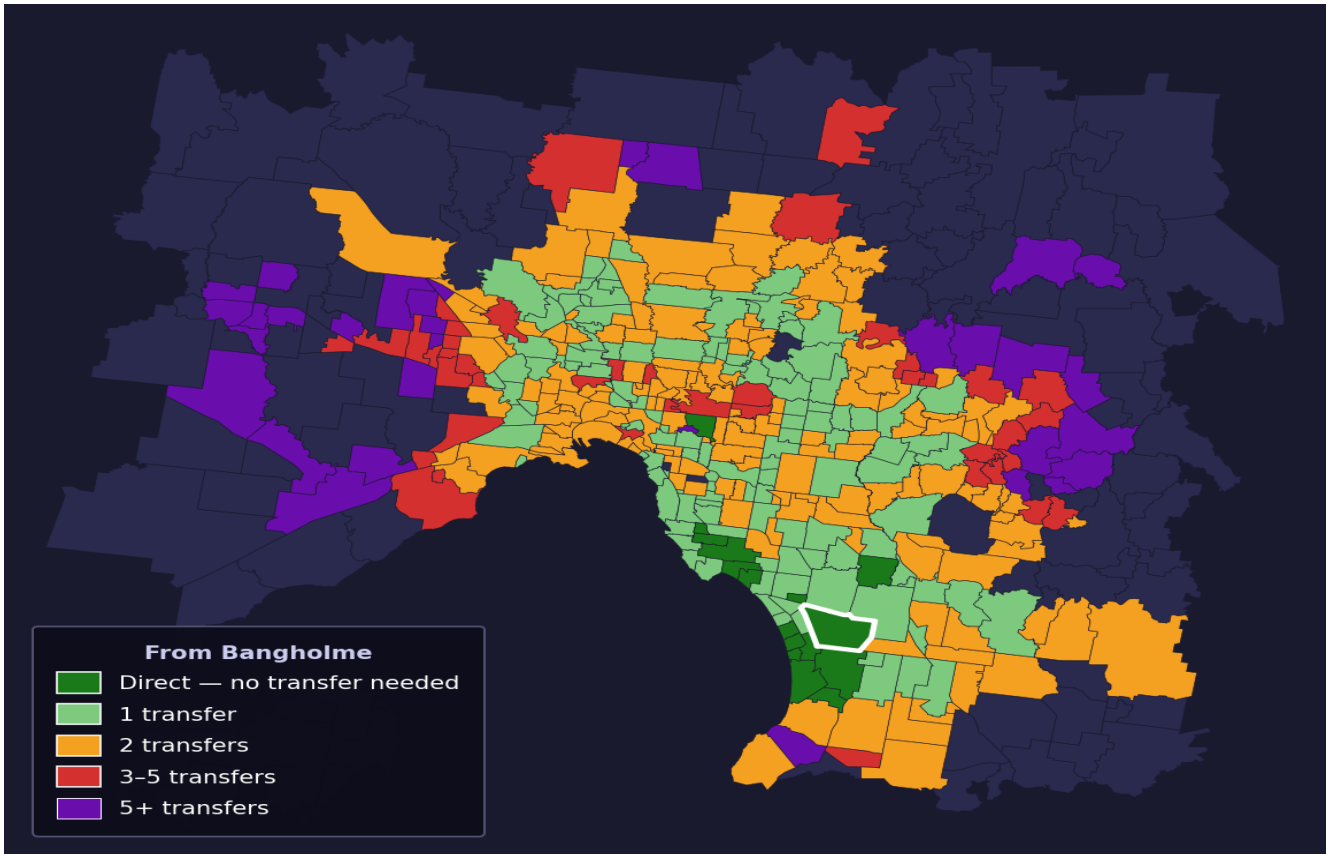

Bangholme

Rank #356 of 450 suburbs

Composite 50 /100	Journey Quality 16 /100	Cost Efficiency 78 /100	Connectivity 78 /100
------------------------------------	--	--	---------------------------------------

Direct (0 transfers)	15 of 450
1 transfer	126 of 450
2 transfers	155 of 450
3-5 transfers	42 of 450
5+ transfers	111 of 450

Destination	Time	Single Trip	Weekly
Melbourne CBD	127 min	\$4.82	\$47.93/wk
Frankston	85 min	\$3.52	\$35.17/wk
Melbourne Airport	207 min	\$5.95	
Box Hill	176 min	\$4.65	\$43.87/wk
Dandenong	147 min	\$6.48	\$57.00/wk