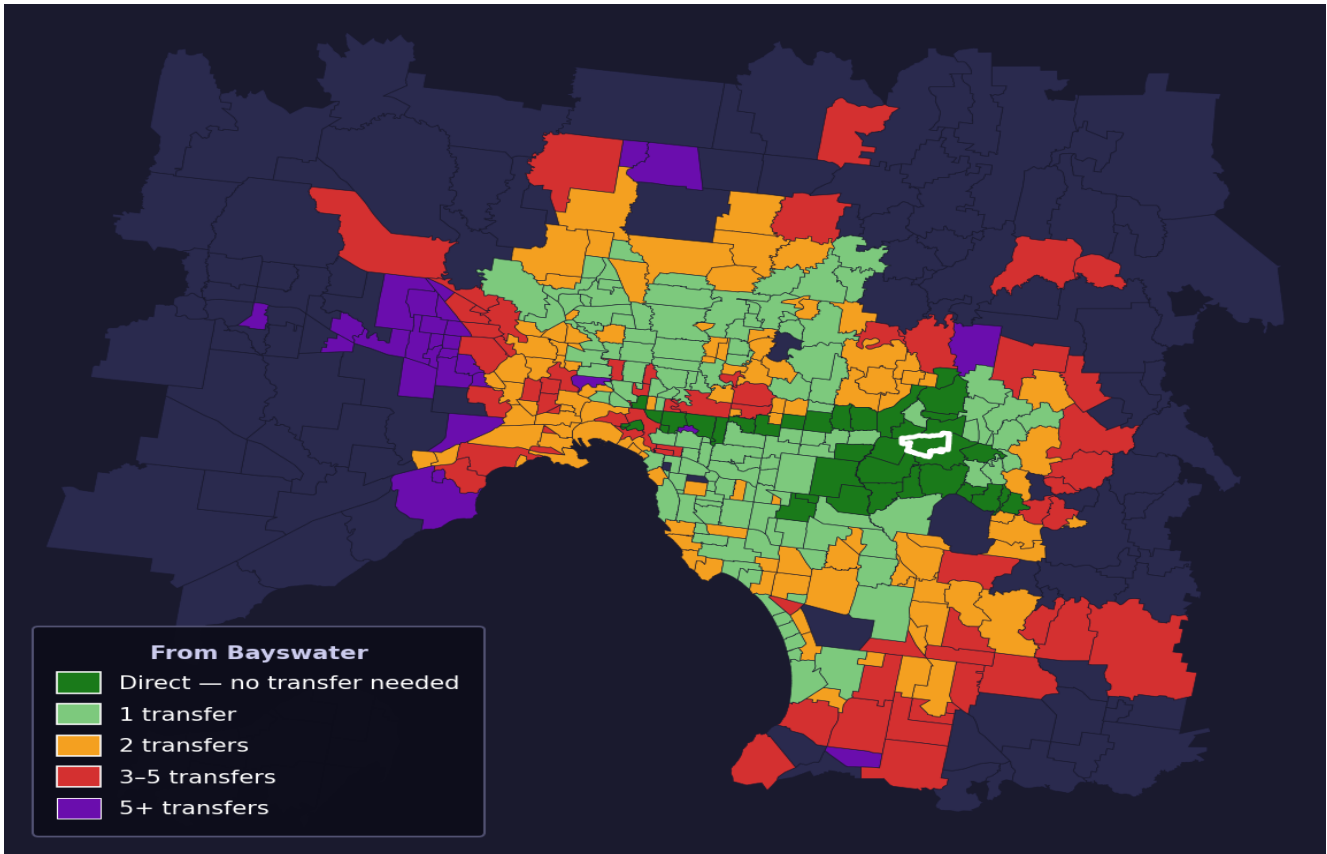

Bayswater

Rank #181 of 450 suburbs

Composite 66 _{/100}	Journey Quality 62 _{/100}	Cost Efficiency 60 _{/100}	Connectivity 77 _{/100}
---	---	---	--

Direct (0 transfers)	36 of 450
1 transfer	127 of 450
2 transfers	105 of 450
3-5 transfers	63 of 450
5+ transfers	118 of 450

Destination	Time	Single Trip	Weekly
Melbourne CBD	64 min	\$4.34	\$43.40/wk
Frankston	115 min	\$5.06	\$50.60/wk
Melbourne Airport	132 min	\$6.68	
Box Hill	32 min	\$3.76	\$37.60/wk
Dandenong	79 min	\$5.06	\$50.60/wk