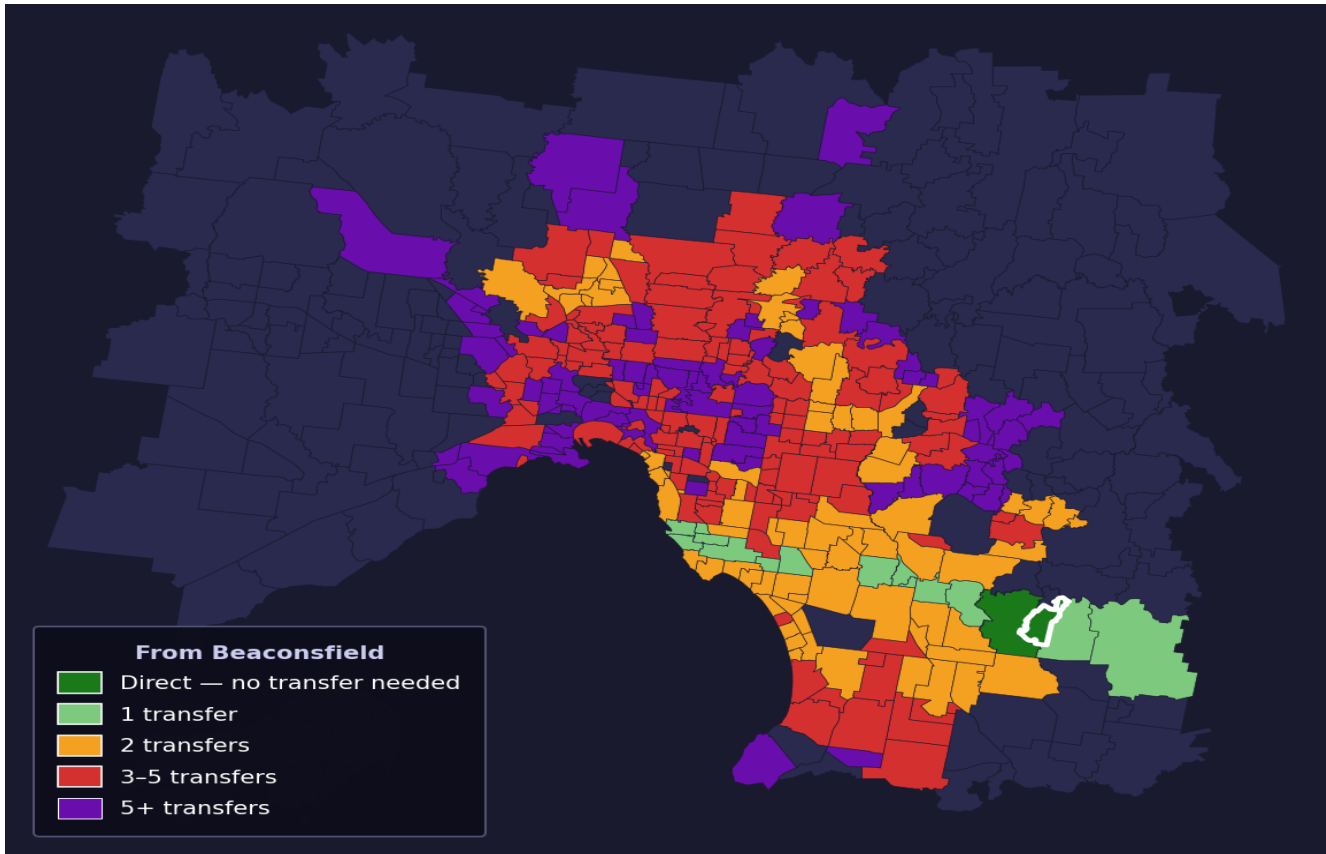

Beaconsfield

Rank #424 of 450 suburbs

Composite 42 _{/100}	Journey Quality 27 _{/100}	Cost Efficiency 70 _{/100}	Connectivity 40 _{/100}
-----------------------------------------------	-----------------------------------------------------	-----------------------------------------------------	--------------------------------------------------

Direct (0 transfers)	1 of 450
1 transfer	14 of 450
2 transfers	73 of 450
3-5 transfers	140 of 450
5+ transfers	221 of 450

Destination	Time	Single Trip	Weekly
Melbourne CBD	112 min	\$6.93	\$57.00/wk
Frankston	115 min	\$6.93	\$57.00/wk
Melbourne Airport	181 min	\$9.27	
Box Hill	147 min	\$9.10	\$57.00/wk
Dandenong	71 min	\$4.90	\$49.00/wk