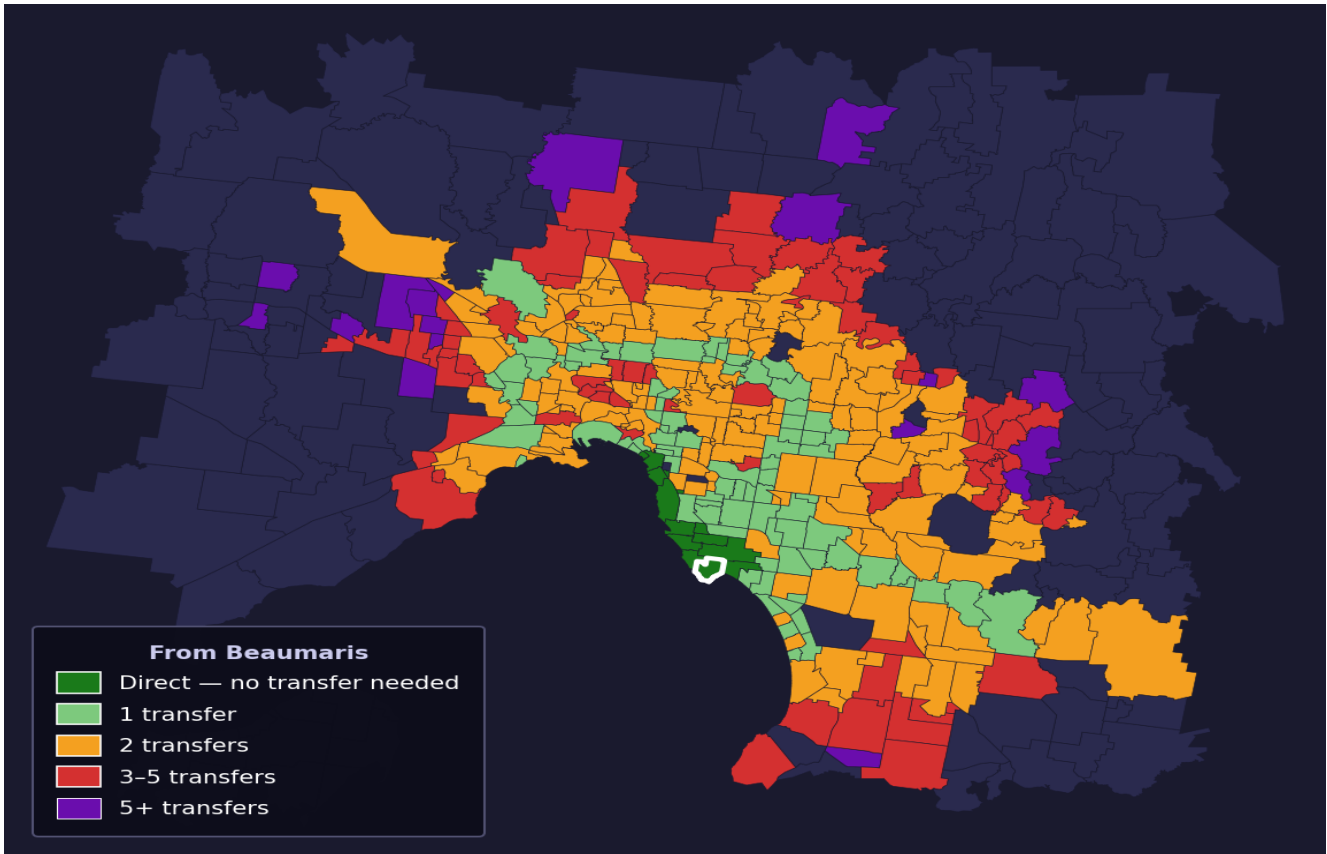

Beaumaris

Rank #299 of 450 suburbs

Composite 56 /100	Journey Quality 43 /100	Cost Efficiency 63 /100	Connectivity 69 /100
------------------------------------	--	--	---------------------------------------

Direct (0 transfers)	13 of 450
1 transfer	86 of 450
2 transfers	155 of 450
3-5 transfers	74 of 450
5+ transfers	121 of 450

Destination	Time	Single Trip	Weekly
Melbourne CBD	91 min	\$6.39	\$57.00/wk
Frankston	68 min	\$5.38	\$53.76/wk
Melbourne Airport	143 min	\$7.53	
Box Hill	132 min	\$8.34	\$57.00/wk
Dandenong	108 min	\$7.42	\$57.00/wk