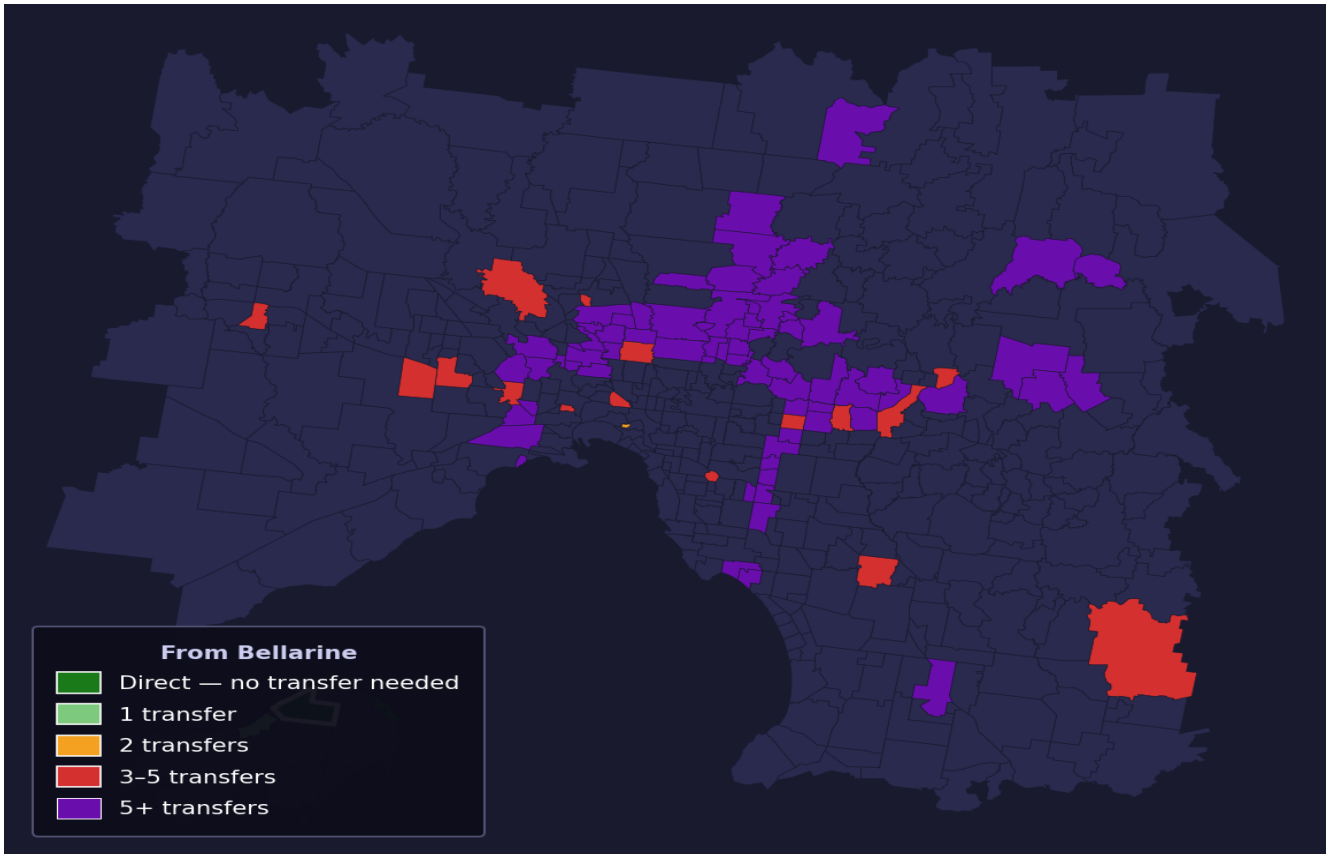

Bellarine

Rank #407 of 450 suburbs

Composite 44 /100	Journey Quality 62 /100	Cost Efficiency 61 /100	Connectivity 1 /100
------------------------------------	--	--	--------------------------------------

Direct (0 transfers)	1 of 450
1 transfer	1 of 450
2 transfers	1 of 450
3-5 transfers	16 of 450
5+ transfers	430 of 450

Destination	Time	Single Trip	Weekly
Melbourne CBD	64 min	\$4.27	\$42.68/wk
Frankston	133 min	\$8.21	\$57.00/wk
Melbourne Airport	103 min	\$6.21	
Box Hill	108 min	\$5.44	\$49.76/wk
Dandenong	128 min	\$8.41	\$57.00/wk