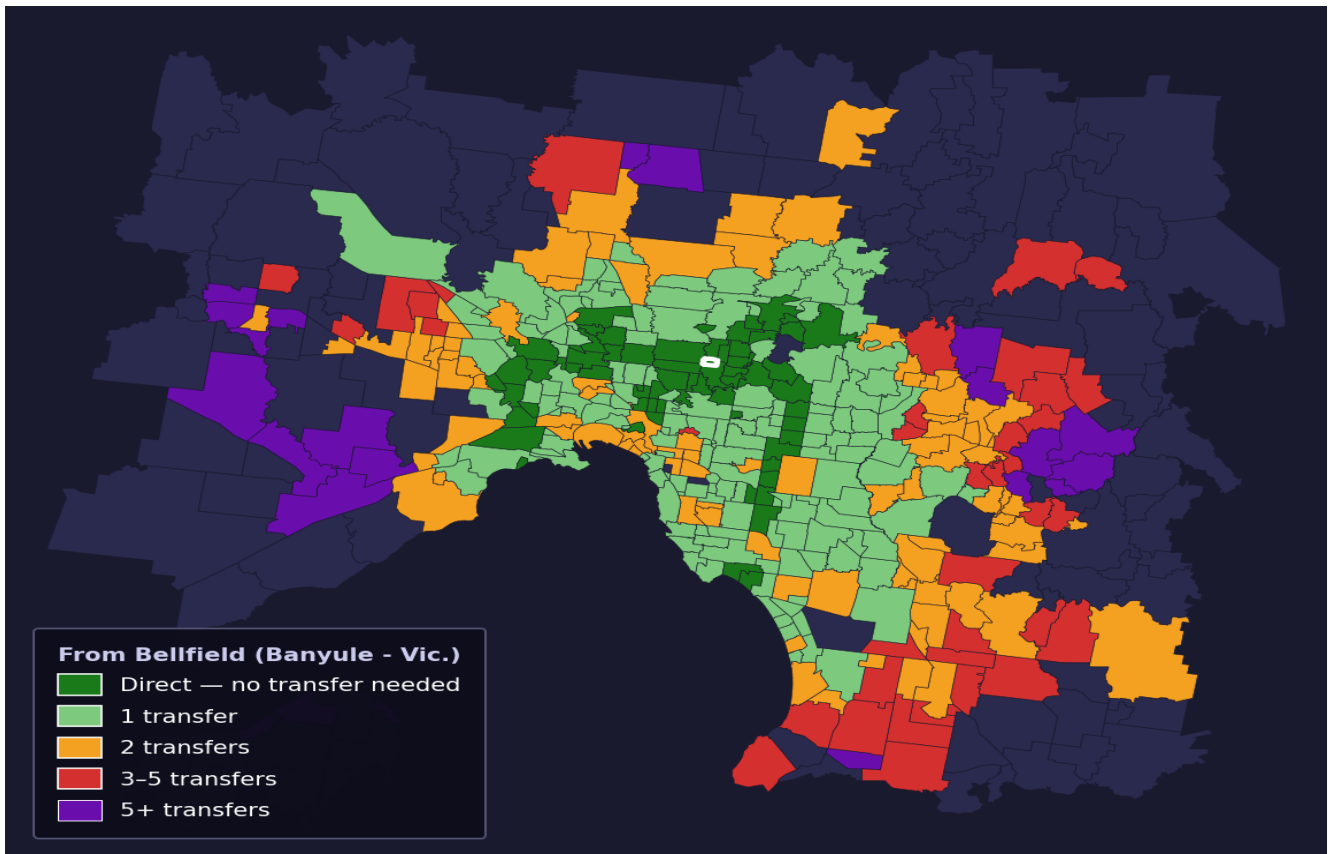

Bellfield (Banyule - Vic.)

Rank #41 of 450 suburbs

Composite 73 _{/100}	Journey Quality 74 _{/100}	Cost Efficiency 52 _{/100}	Connectivity 89 _{/100}
---	---	---	--

Direct (0 transfers)	64 of 450
1 transfer	156 of 450
2 transfers	91 of 450
3-5 transfers	39 of 450
5+ transfers	99 of 450

Destination	Time	Single Trip	Weekly
Melbourne CBD	49 min	\$4.03	\$40.30/wk
Frankston	132 min	\$7.73	\$57.00/wk
Melbourne Airport	130 min	\$6.62	
Box Hill	66 min	\$4.28	\$42.78/wk
Dandenong	134 min	\$7.13	\$57.00/wk