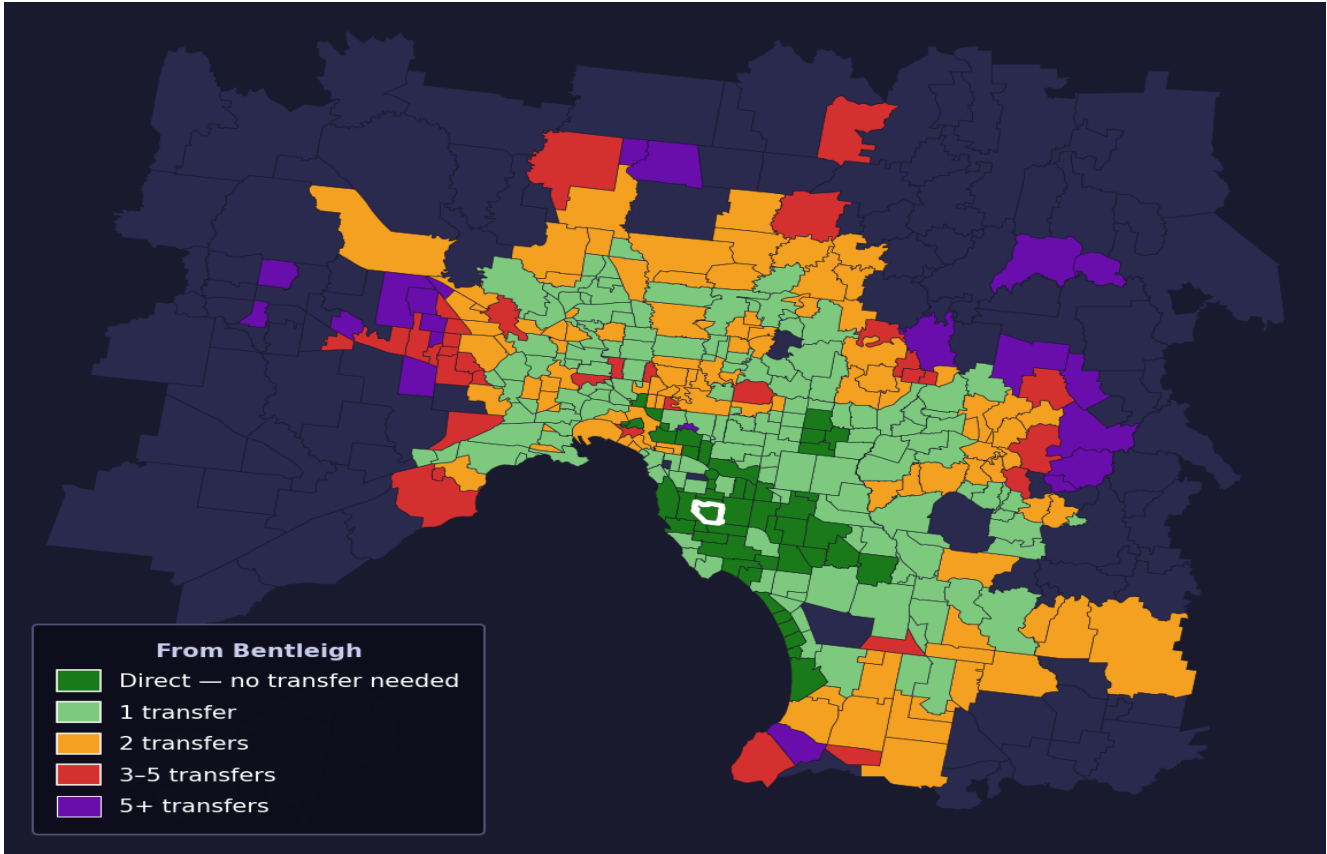

Bentleigh

Rank #42 of 450 suburbs

| | | | |
|------------------------------------|--|--|---------------------------------------|
| Composite 73 /100 | Journey Quality 80 /100 | Cost Efficiency 46 /100 | Connectivity 85 /100 |
|------------------------------------|--|--|---------------------------------------|

| | |
|-----------------------------|-------------------|
| Direct (0 transfers) | 49 of 450 |
| 1 transfer | 153 of 450 |
| 2 transfers | 103 of 450 |
| 3-5 transfers | 34 of 450 |
| 5+ transfers | 110 of 450 |

| Destination | Time | Single Trip | Weekly |
|-------------------|---------|-------------|-------------------|
| Melbourne CBD | 41 min | \$3.76 | \$37.60/wk |
| Frankston | 47 min | \$4.34 | \$43.40/wk |
| Melbourne Airport | 122 min | \$6.82 | |
| Box Hill | 86 min | \$5.06 | \$50.60/wk |
| Dandenong | 94 min | \$6.82 | \$57.00/wk |