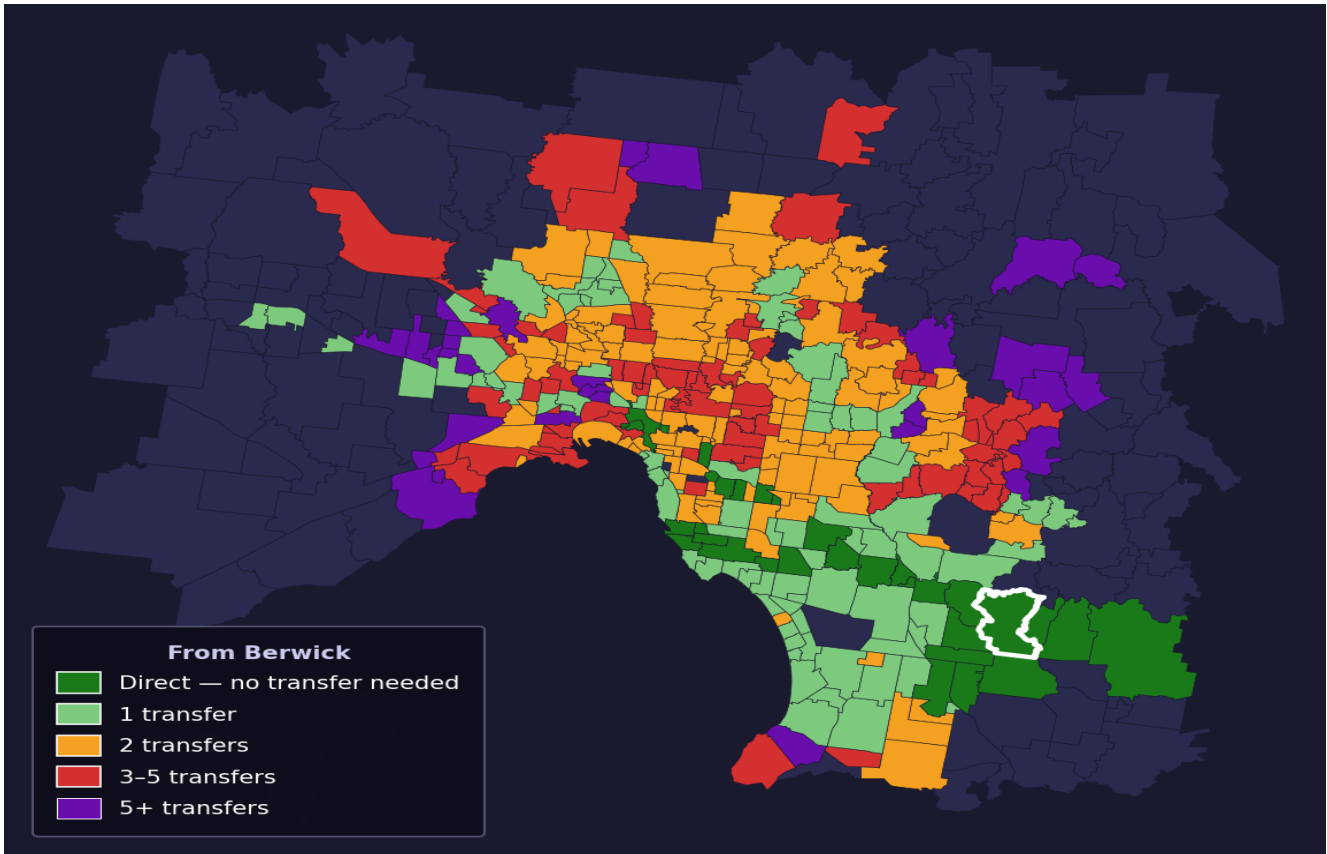

Berwick

Rank #240 of 450 suburbs

| | | | |
|------------------------------------|--|--|---------------------------------------|
| Composite 61 /100 | Journey Quality 60 /100 | Cost Efficiency 51 /100 | Connectivity 70 /100 |
|------------------------------------|--|--|---------------------------------------|

| | |
|-----------------------------|-------------------|
| Direct (0 transfers) | 32 of 450 |
| 1 transfer | 88 of 450 |
| 2 transfers | 121 of 450 |
| 3-5 transfers | 78 of 450 |
| 5+ transfers | 130 of 450 |

| Destination | Time | Single Trip | Weekly |
|-------------------|---------|-------------|-------------------|
| Melbourne CBD | 68 min | \$5.79 | \$57.00/wk |
| Frankston | 72 min | \$5.79 | \$57.00/wk |
| Melbourne Airport | 137 min | \$8.13 | |
| Box Hill | 104 min | \$7.96 | \$57.00/wk |
| Dandenong | 27 min | \$3.76 | \$37.60/wk |