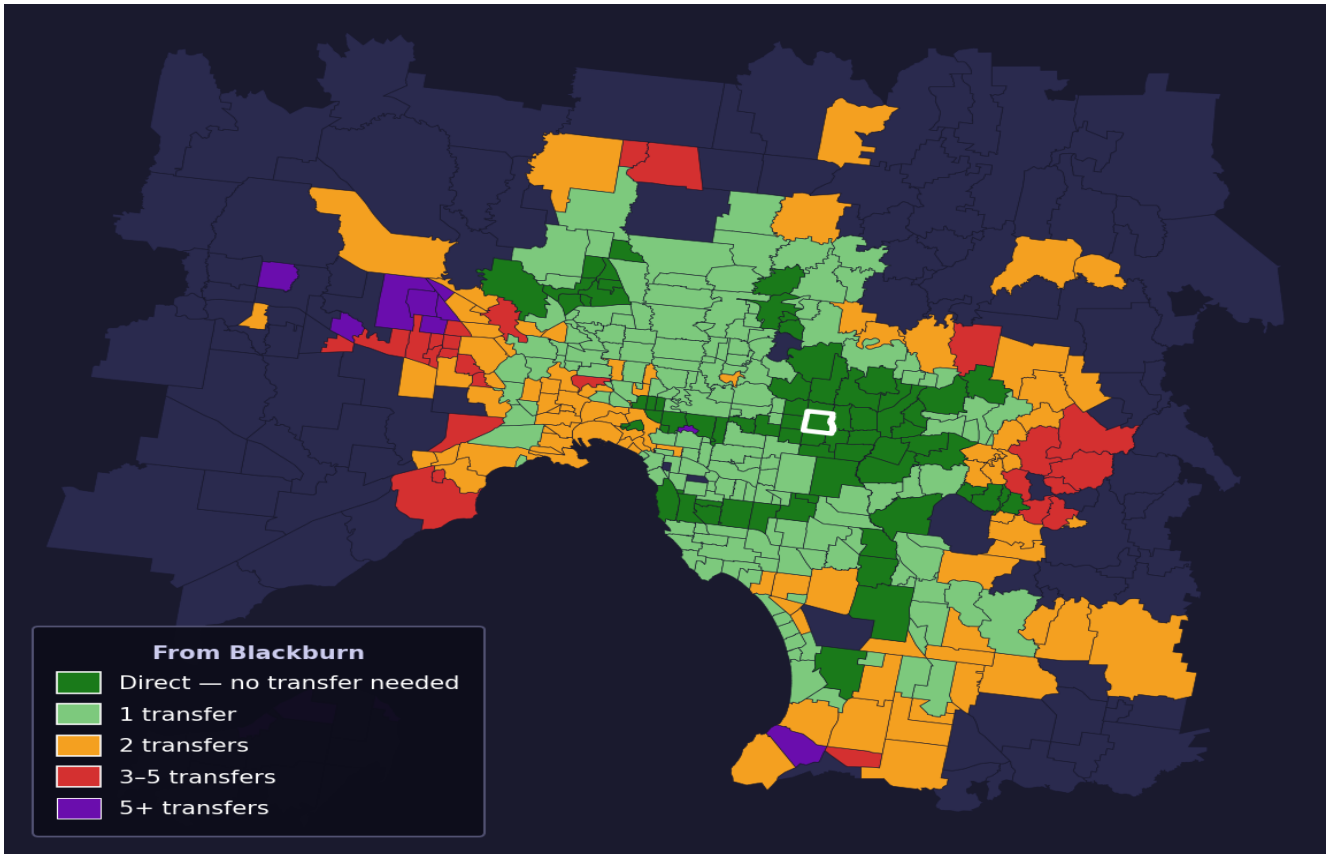

Blackburn

Rank #86 of 450 suburbs

Composite 71 /100	Journey Quality 66 /100	Cost Efficiency 55 /100	Connectivity 92 /100
------------------------------------	--	--	---------------------------------------

Direct (0 transfers)	70 of 450
1 transfer	169 of 450
2 transfers	87 of 450
3-5 transfers	26 of 450
5+ transfers	97 of 450

Destination	Time	Single Trip	Weekly
Melbourne CBD	59 min	\$4.58	\$45.36/wk
Frankston	110 min	\$4.65	\$46.48/wk
Melbourne Airport	117 min	\$6.10	
Box Hill	16 min	\$3.03	\$30.30/wk
Dandenong	82 min	\$4.65	\$46.48/wk