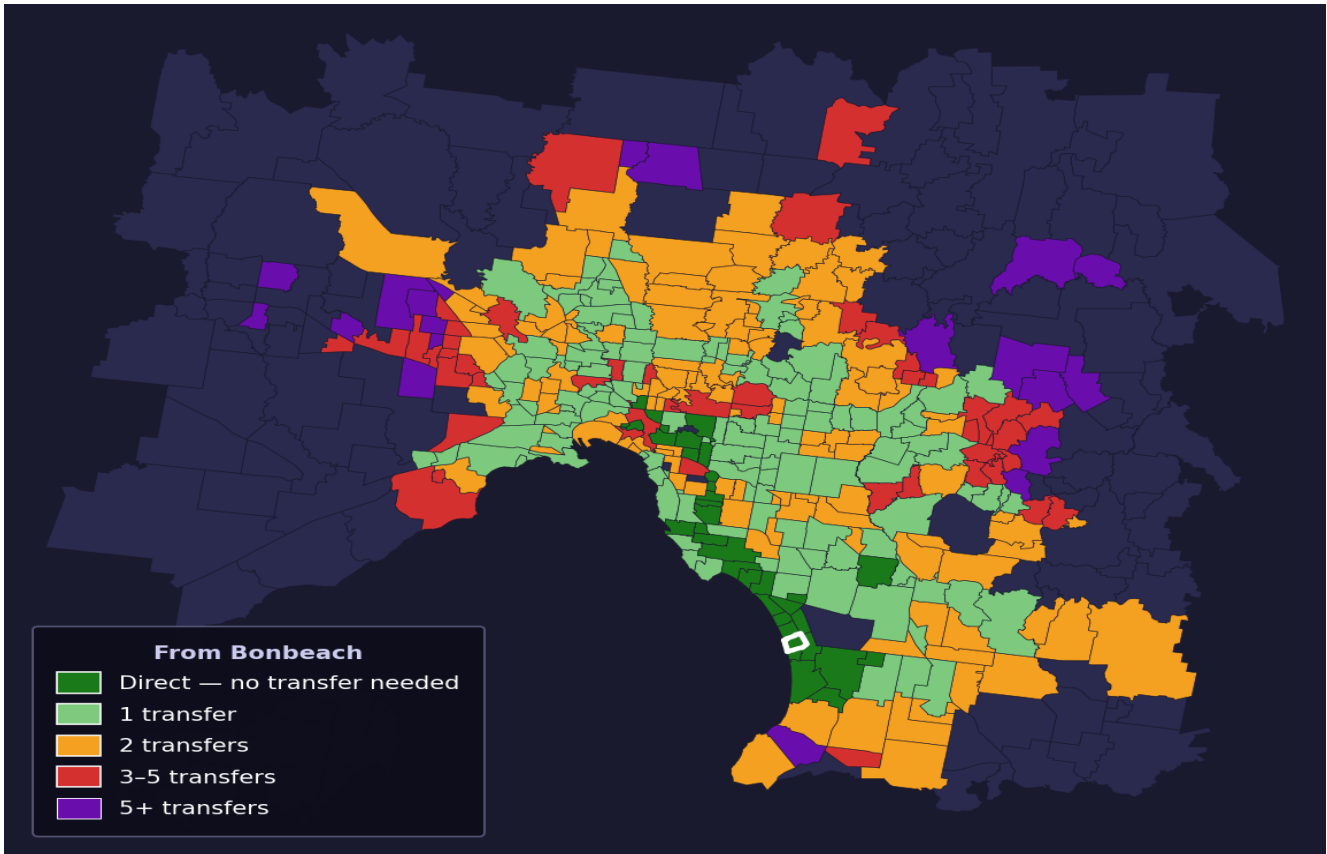

# Bonbeach

Rank #211 of 450 suburbs

<b>Composite</b> <b>63</b> /100	<b>Journey Quality</b> <b>58</b> /100	<b>Cost Efficiency</b> <b>53</b> /100	<b>Connectivity</b> <b>79</b> /100
------------------------------------	--	--	---------------------------------------

Transfers	Count
Direct (0 transfers)	35 of 450
1 transfer	131 of 450
2 transfers	123 of 450
3-5 transfers	47 of 450
5+ transfers	113 of 450

Destination	Time	Single Trip	Weekly
Melbourne CBD	71 min	\$5.79	\$57.00/wk
Frankston	26 min	\$3.03	\$30.30/wk
Melbourne Airport	151 min	\$3.06	
Box Hill	120 min	\$1.76	\$17.60/wk
Dandenong	86 min	\$6.09	\$57.00/wk