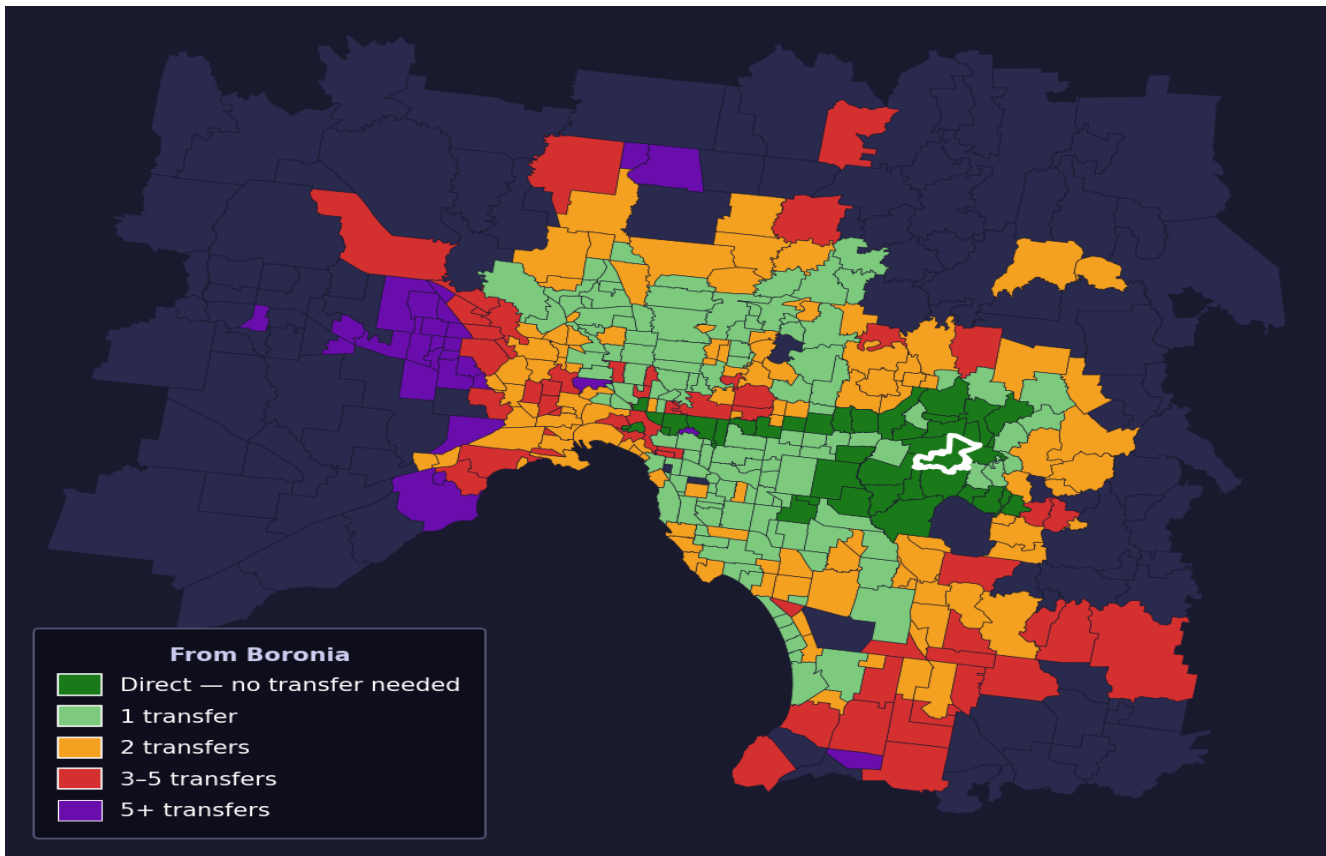

Boronia

Rank #184 of 450 suburbs

Composite 66 /100	Journey Quality 60 /100	Cost Efficiency 62 /100	Connectivity 78 /100
------------------------------------	--	--	---------------------------------------

Direct (0 transfers)	38 of 450
1 transfer	127 of 450
2 transfers	111 of 450
3-5 transfers	56 of 450
5+ transfers	117 of 450

Destination	Time	Single Trip	Weekly
Melbourne CBD	67 min	\$4.34	\$43.40/wk
Frankston	118 min	\$5.06	\$50.60/wk
Melbourne Airport	135 min	\$6.68	
Box Hill	35 min	\$3.76	\$37.60/wk
Dandenong	82 min	\$5.06	\$50.60/wk