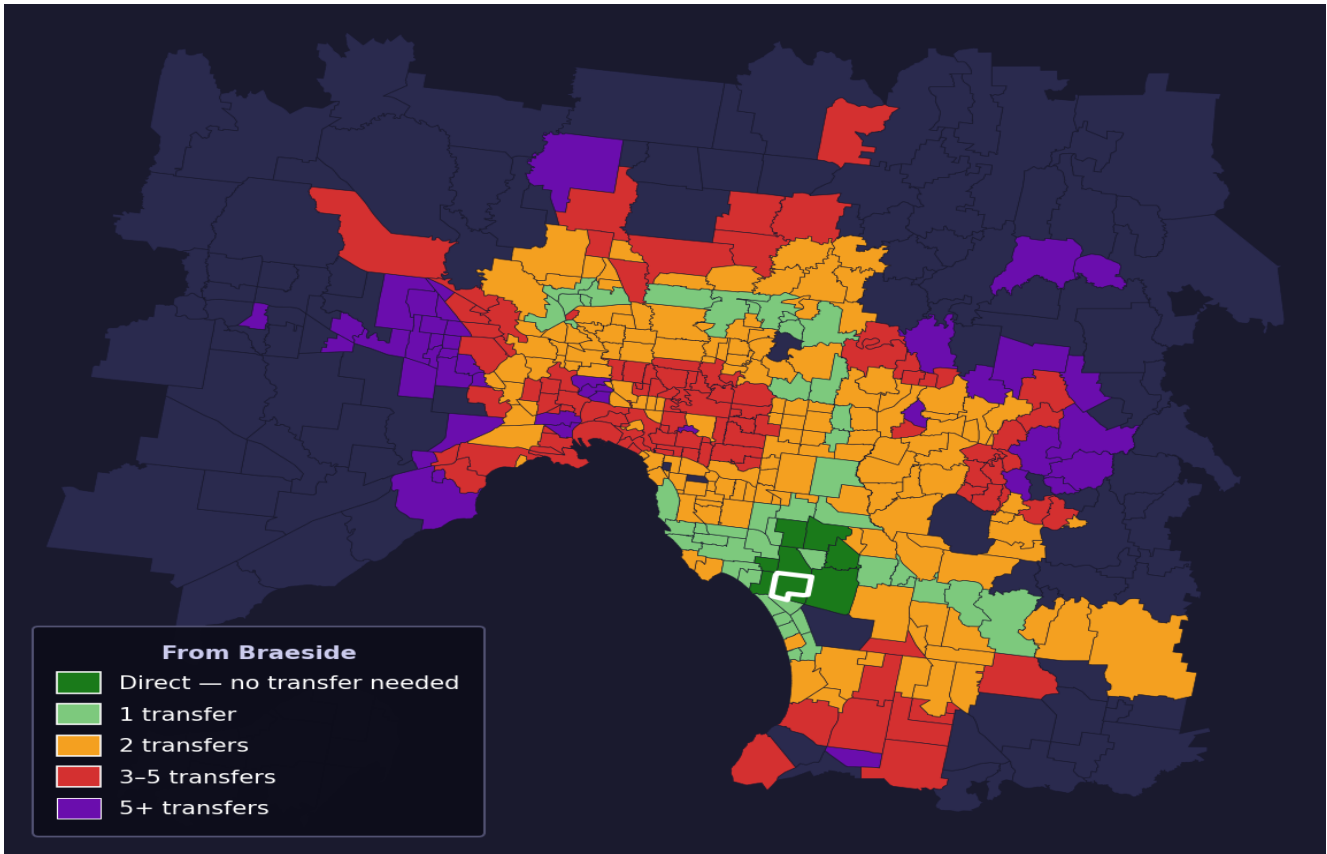

Braeside

Rank #317 of 450 suburbs

Composite 54 /100	Journey Quality 44 /100	Cost Efficiency 63 /100	Connectivity 62 /100
------------------------------------	--	--	---------------------------------------

Direct (0 transfers)	8 of 450
1 transfer	46 of 450
2 transfers	156 of 450
3-5 transfers	103 of 450
5+ transfers	136 of 450

Destination	Time	Single Trip	Weekly
Melbourne CBD	89 min	\$5.93	\$55.90/wk
Frankston	74 min	\$5.95	\$57.00/wk
Melbourne Airport	163 min	\$8.99	
Box Hill	94 min	\$5.06	\$50.60/wk
Dandenong	67 min	\$4.62	\$46.15/wk