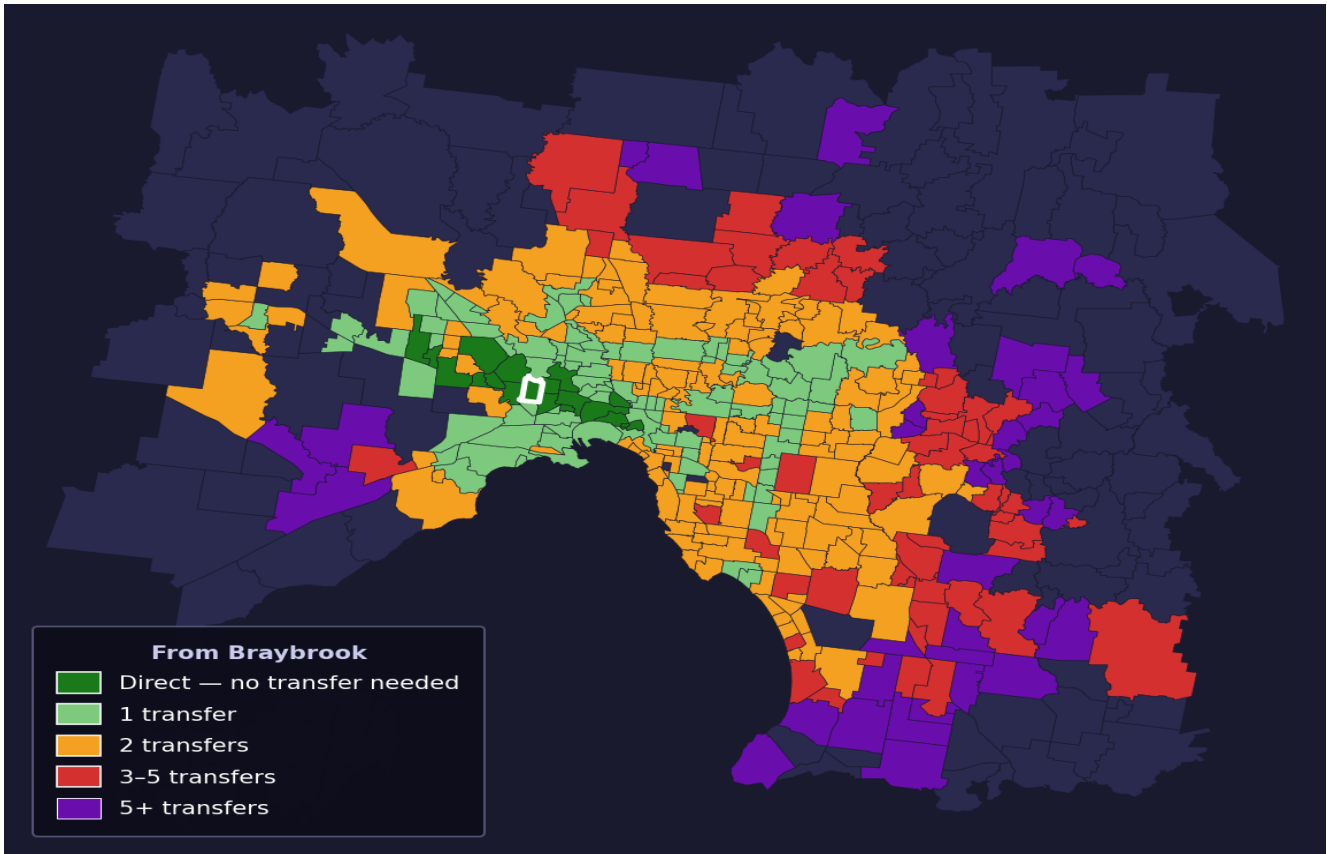

Braybrook

Rank #161 of 450 suburbs

Composite 68 _{/100}	Journey Quality 77 _{/100}	Cost Efficiency 47 _{/100}	Connectivity 72 _{/100}
---	---	---	--

Direct (0 transfers)	18 of 450
1 transfer	95 of 450
2 transfers	153 of 450
3-5 transfers	56 of 450
5+ transfers	127 of 450

Destination	Time	Single Trip	Weekly
Melbourne CBD	45 min	\$4.03	\$40.30/wk
Frankston	131 min	\$8.00	\$57.00/wk
Melbourne Airport	72 min	\$4.51	
Box Hill	104 min	\$6.61	\$56.64/wk
Dandenong	112 min	\$6.72	\$57.00/wk