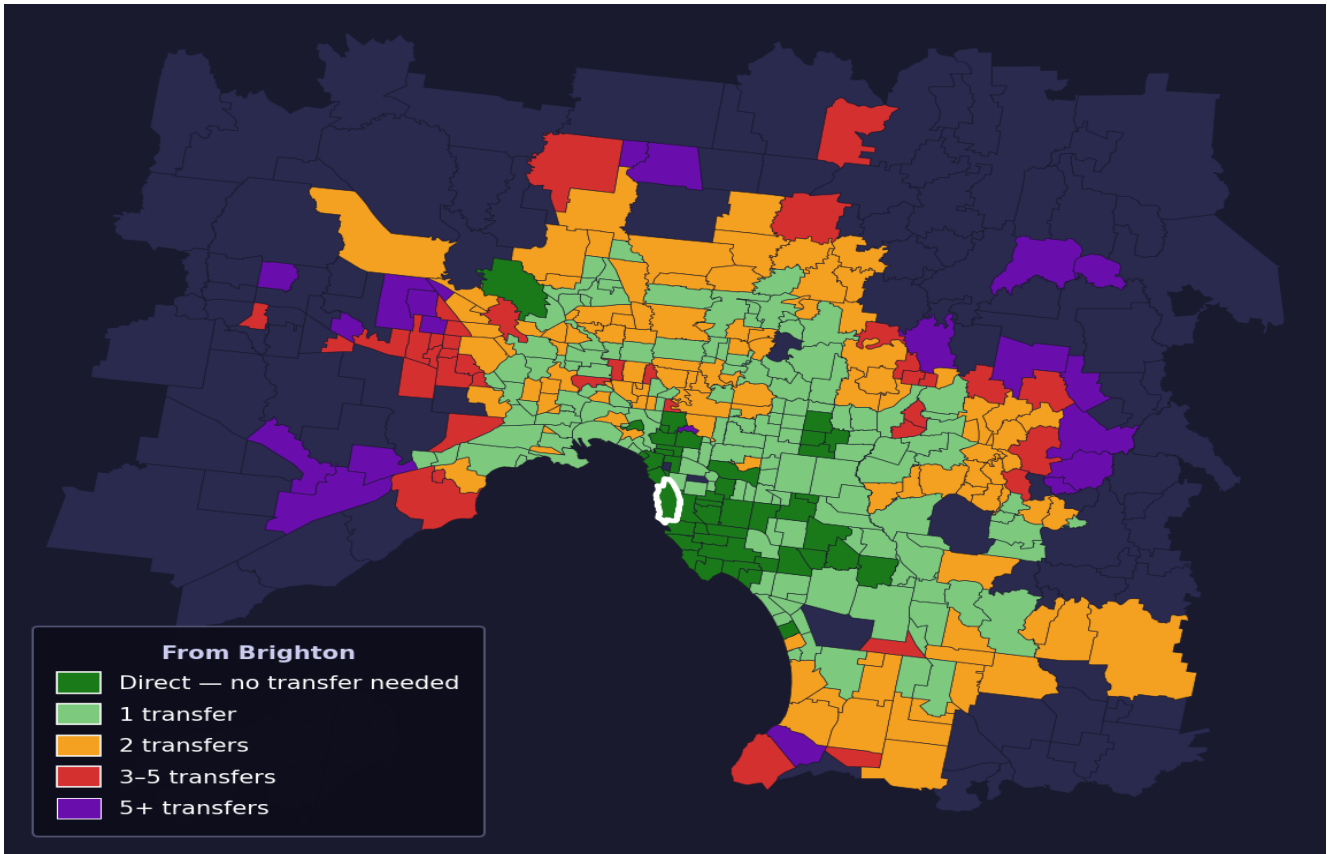

# Brighton

Rank #49 of 450 suburbs

<b>Composite</b> <b>73</b> <sub>/100</sub>	<b>Journey Quality</b> <b>79</b> <sub>/100</sub>	<b>Cost Efficiency</b> <b>47</b> <sub>/100</sub>	<b>Connectivity</b> <b>84</b> <sub>/100</sub>
---	---	---	--

<b>Direct (0 transfers)</b>	<b>45 of 450</b>
<b>1 transfer</b>	<b>147 of 450</b>
<b>2 transfers</b>	<b>112 of 450</b>
<b>3-5 transfers</b>	<b>38 of 450</b>
<b>5+ transfers</b>	<b>107 of 450</b>

Destination	Time	Single Trip	Weekly
Melbourne CBD	42 min	\$3.76	<b>\$37.60/wk</b>
Frankston	97 min	\$6.82	<b>\$57.00/wk</b>
Melbourne Airport	109 min	\$6.10	
Box Hill	65 min	\$5.37	<b>\$53.74/wk</b>
Dandenong	93 min	\$6.51	<b>\$57.00/wk</b>