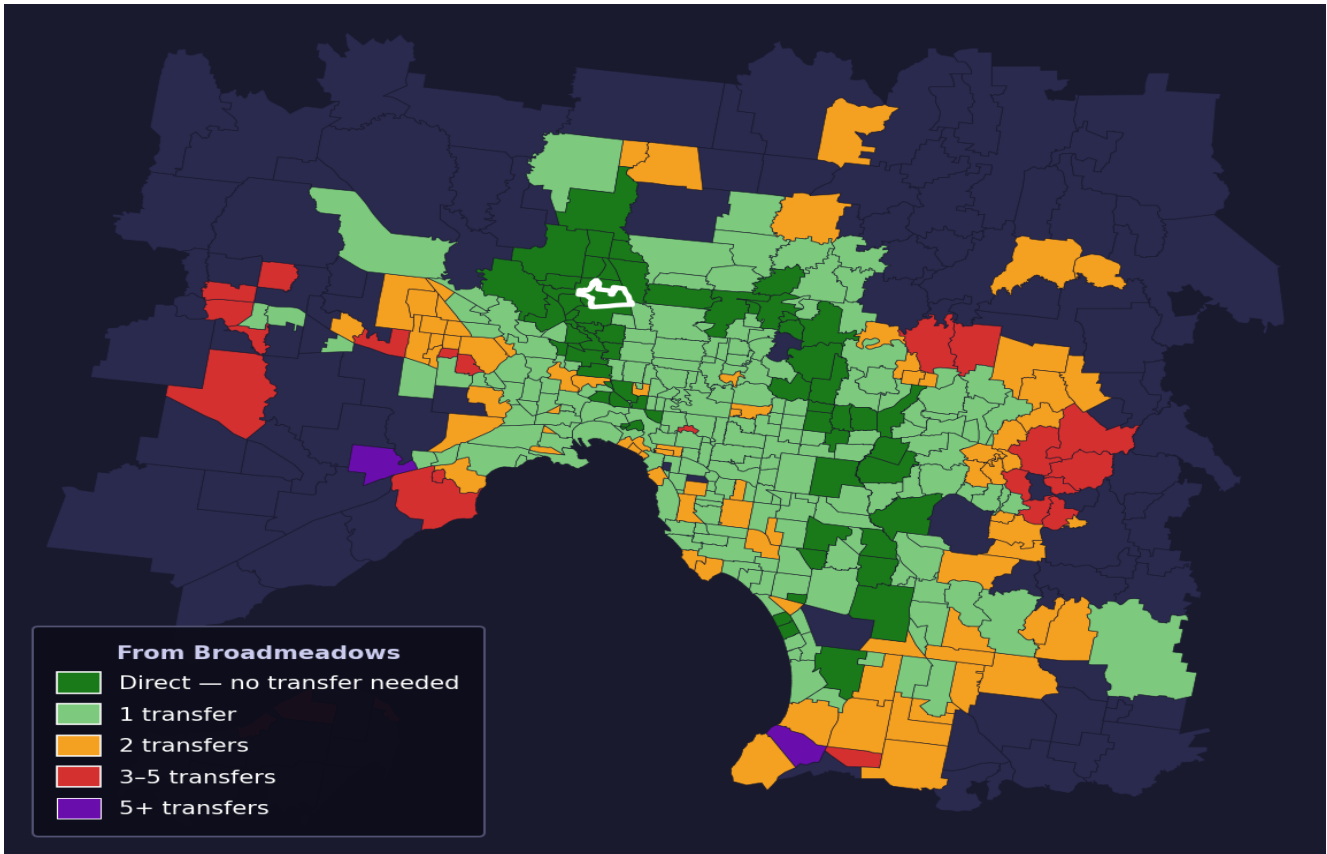

# Broadmeadows

Rank #34 of 450 suburbs

<b>Composite</b> <b>73</b> /100	<b>Journey Quality</b> <b>66</b> /100	<b>Cost Efficiency</b> <b>59</b> /100	<b>Connectivity</b> <b>96</b> /100
------------------------------------	--	--	---------------------------------------

Direct (0 transfers)	64 of 450
1 transfer	201 of 450
2 transfers	79 of 450
3-5 transfers	24 of 450
5+ transfers	81 of 450

Destination	Time	Single Trip	Weekly
Melbourne CBD	59 min	\$4.17	\$41.48/wk
Frankston	128 min	\$7.96	\$57.00/wk
Melbourne Airport	67 min	\$4.58	
Box Hill	130 min	\$7.07	\$55.94/wk
Dandenong	113 min	\$6.26	\$57.00/wk