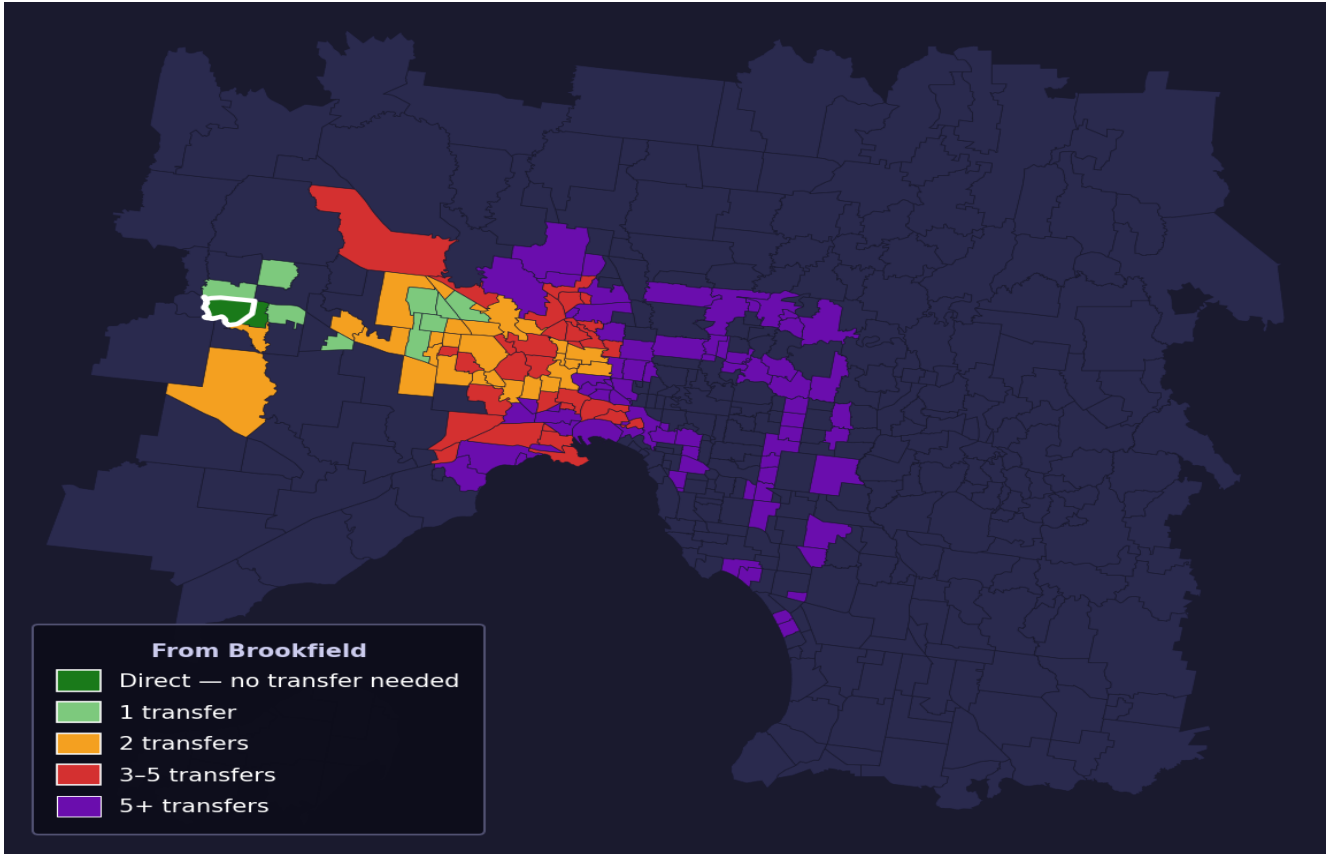

Brookfield

Rank #427 of 450 suburbs

Composite 41 /100	Journey Quality 31 /100	Cost Efficiency 94 /100	Connectivity 12 /100
------------------------------------	--	--	---------------------------------------

Direct (0 transfers)	1 of 450
1 transfer	9 of 450
2 transfers	28 of 450
3-5 transfers	32 of 450
5+ transfers	379 of 450

Destination	Time	Single Trip	Weekly
Melbourne CBD	106 min	\$1.14	\$11.40/wk
Frankston	178 min	\$4.82	\$48.20/wk
Melbourne Airport	117 min	\$6.37	
Box Hill	124 min	\$7.55	\$57.00/wk
Dandenong	158 min	\$3.37	\$33.70/wk