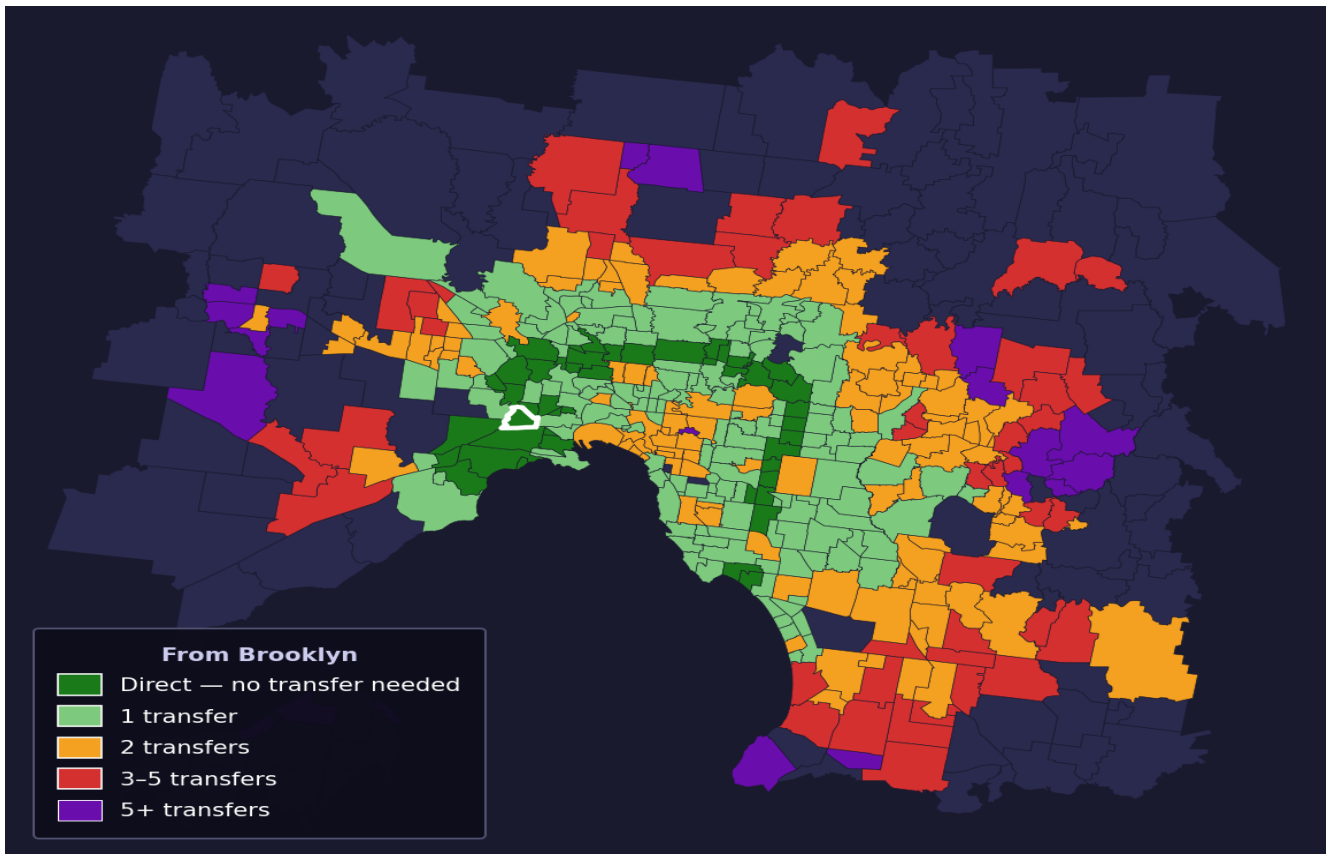

Brooklyn

Rank #194 of 450 suburbs

Composite 65 _{/100}	Journey Quality 54 _{/100}	Cost Efficiency 60 _{/100}	Connectivity 86 _{/100}
---	---	---	--

Direct (0 transfers)	45 of 450
1 transfer	152 of 450
2 transfers	107 of 450
3-5 transfers	48 of 450
5+ transfers	97 of 450

Destination	Time	Single Trip	Weekly
Melbourne CBD	76 min	\$5.17	\$51.70/wk
Frankston	156 min	\$9.18	\$57.00/wk
Melbourne Airport	80 min	\$5.17	
Box Hill	129 min	\$4.03	\$40.30/wk
Dandenong	142 min	\$9.18	\$57.00/wk