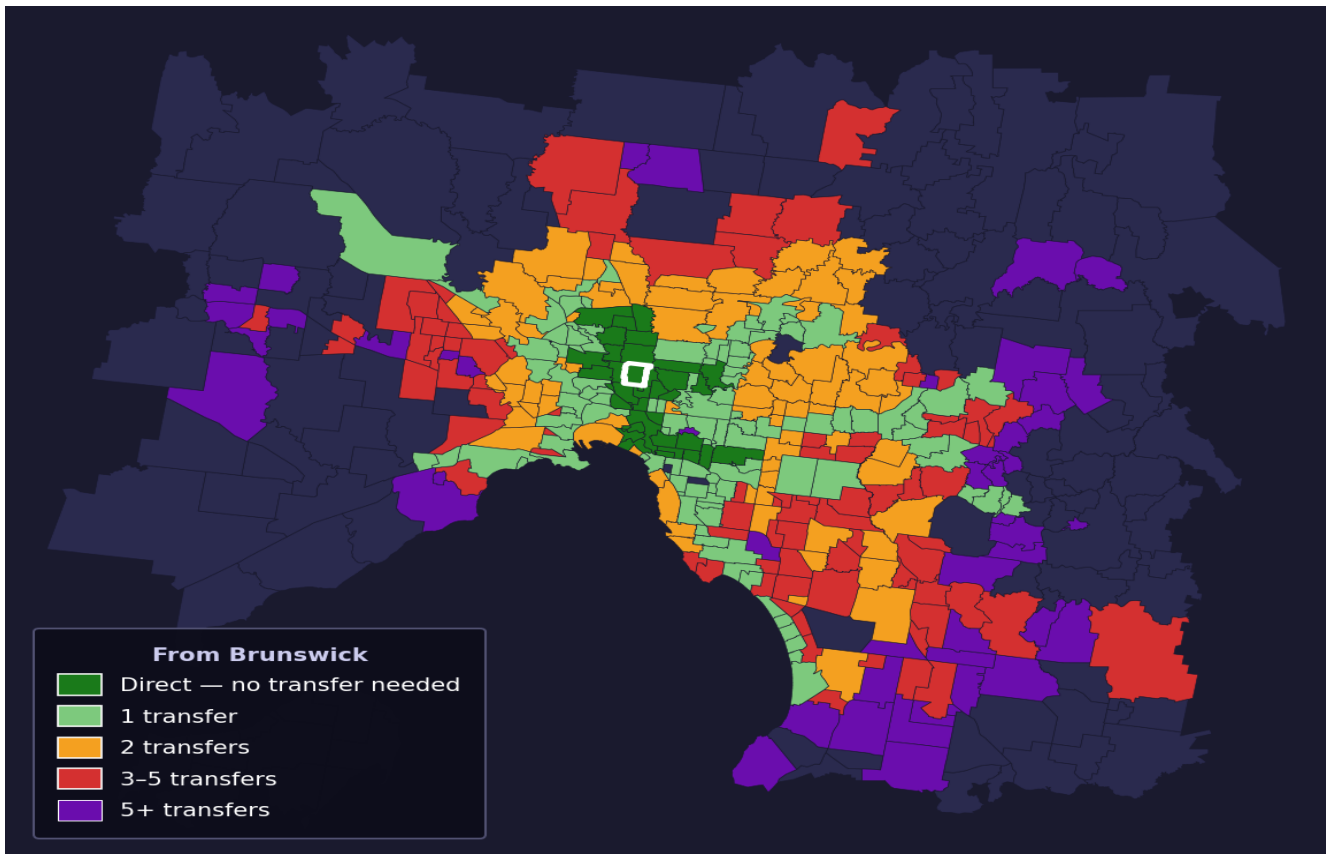

Brunswick

Rank #150 of 450 suburbs

Composite 68 /100	Journey Quality 92 /100	Cost Efficiency 23 /100	Connectivity 71 /100
------------------------------------	--	--	---------------------------------------

Direct (0 transfers)	36 of 450
1 transfer	106 of 450
2 transfers	81 of 450
3-5 transfers	85 of 450
5+ transfers	141 of 450

Destination	Time	Single Trip	Weekly
Melbourne CBD	24 min	\$3.14	\$31.40/wk
Frankston	106 min	\$6.93	\$57.00/wk
Melbourne Airport	73 min	\$5.06	
Box Hill	63 min	\$4.90	\$49.00/wk
Dandenong	89 min	\$5.48	\$54.80/wk