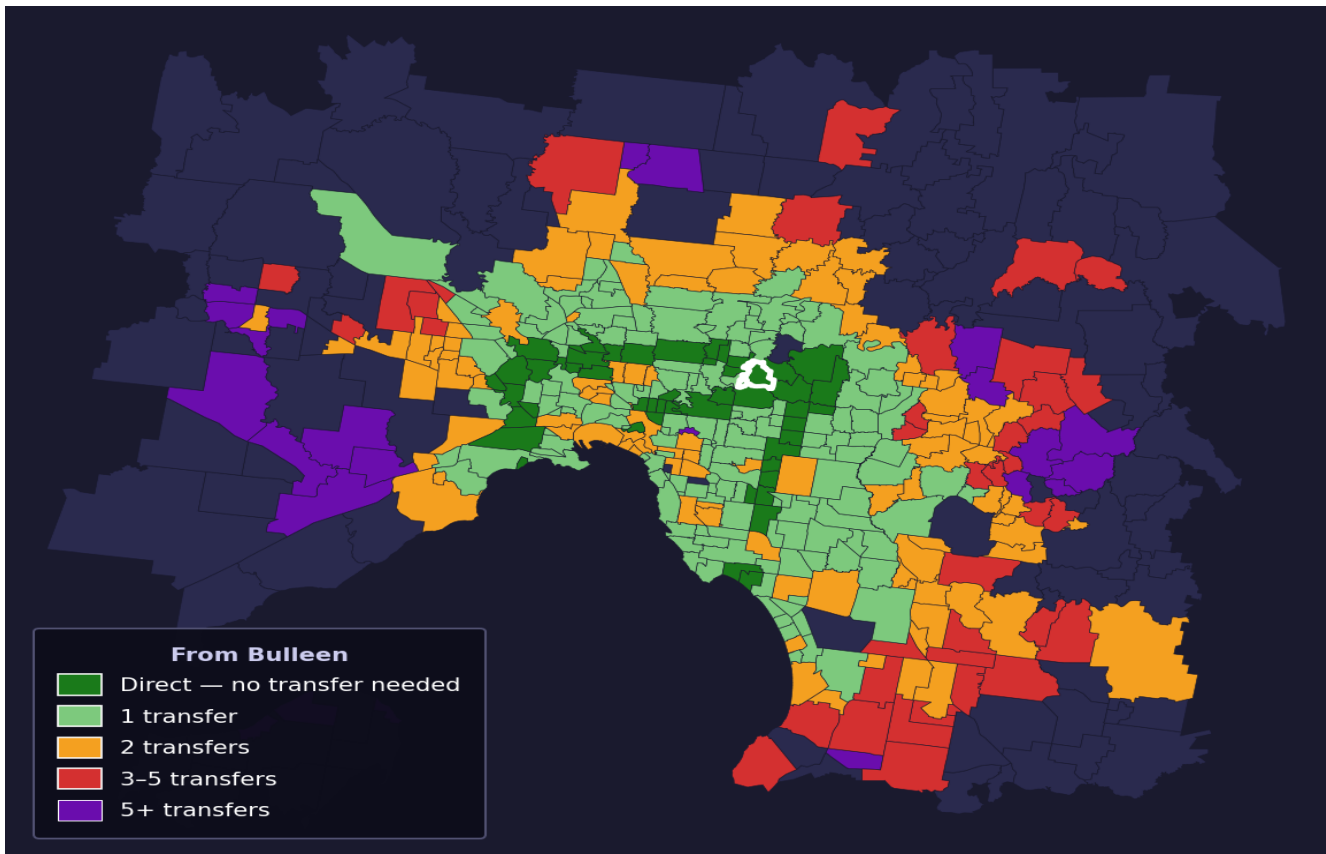

Bulleen

Rank #102 of 450 suburbs

Composite 71 / ₁₀₀	Journey Quality 68 / ₁₀₀	Cost Efficiency 56 / ₁₀₀	Connectivity 87 / ₁₀₀
--	--	--	---

Direct (0 transfers)	49 of 450
1 transfer	160 of 450
2 transfers	100 of 450
3-5 transfers	40 of 450
5+ transfers	100 of 450

Destination	Time	Single Trip	Weekly
Melbourne CBD	57 min	\$4.28	\$42.78/wk
Frankston	130 min	\$6.72	\$57.00/wk
Melbourne Airport	128 min	\$6.93	
Box Hill	41 min	\$3.91	\$39.14/wk
Dandenong	108 min	\$5.97	\$57.00/wk