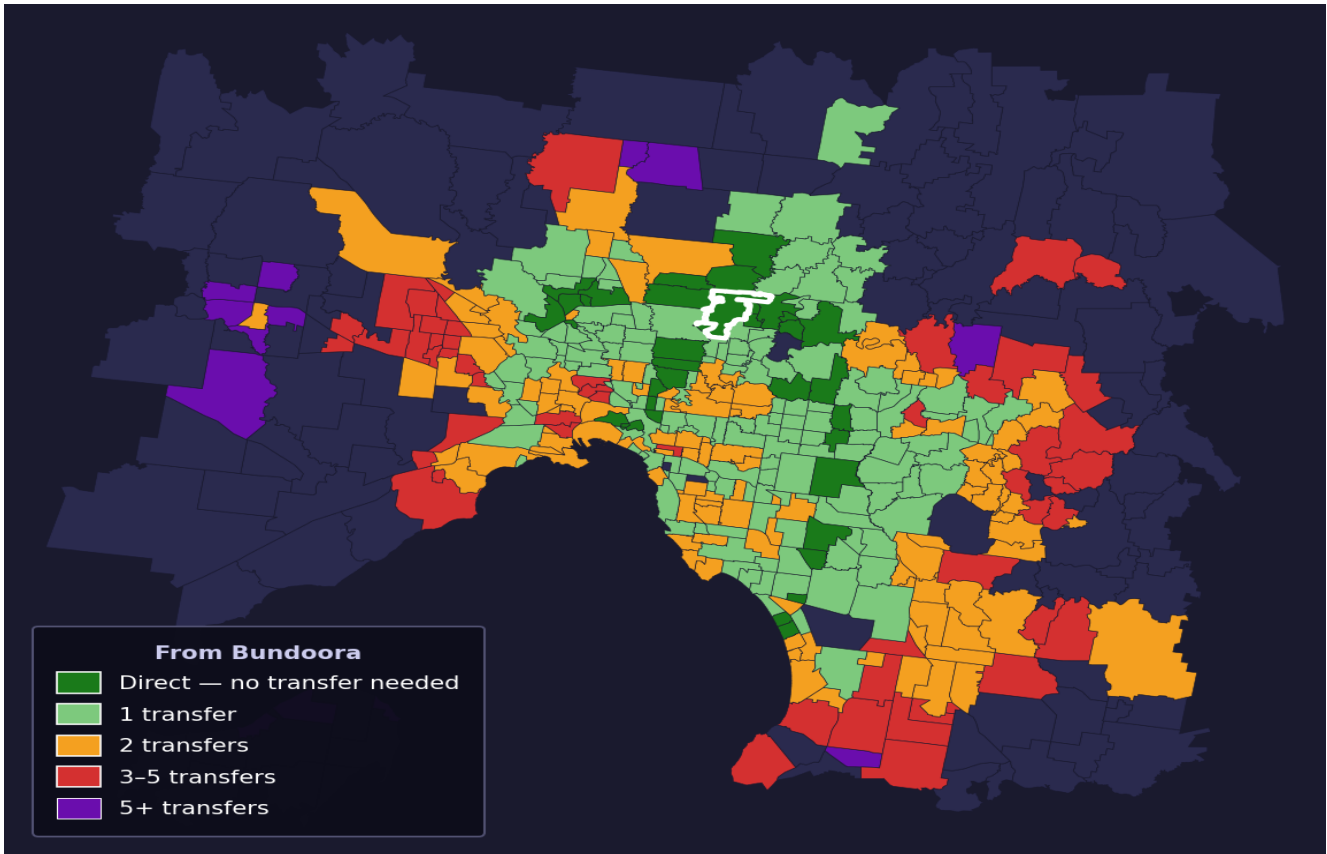

Bundoora

Rank #108 of 450 suburbs

Composite 70 _{/100}	Journey Quality 68 _{/100}	Cost Efficiency 58 _{/100}	Connectivity 84 _{/100}
---	---	---	--

Direct (0 transfers)	36 of 450
1 transfer	148 of 450
2 transfers	117 of 450
3-5 transfers	54 of 450
5+ transfers	94 of 450

Destination	Time	Single Trip	Weekly
Melbourne CBD	56 min	\$4.03	\$40.30/wk
Frankston	141 min	\$8.96	\$57.00/wk
Melbourne Airport	95 min	\$5.47	
Box Hill	86 min	\$5.64	\$53.38/wk
Dandenong	133 min	\$5.91	\$53.38/wk