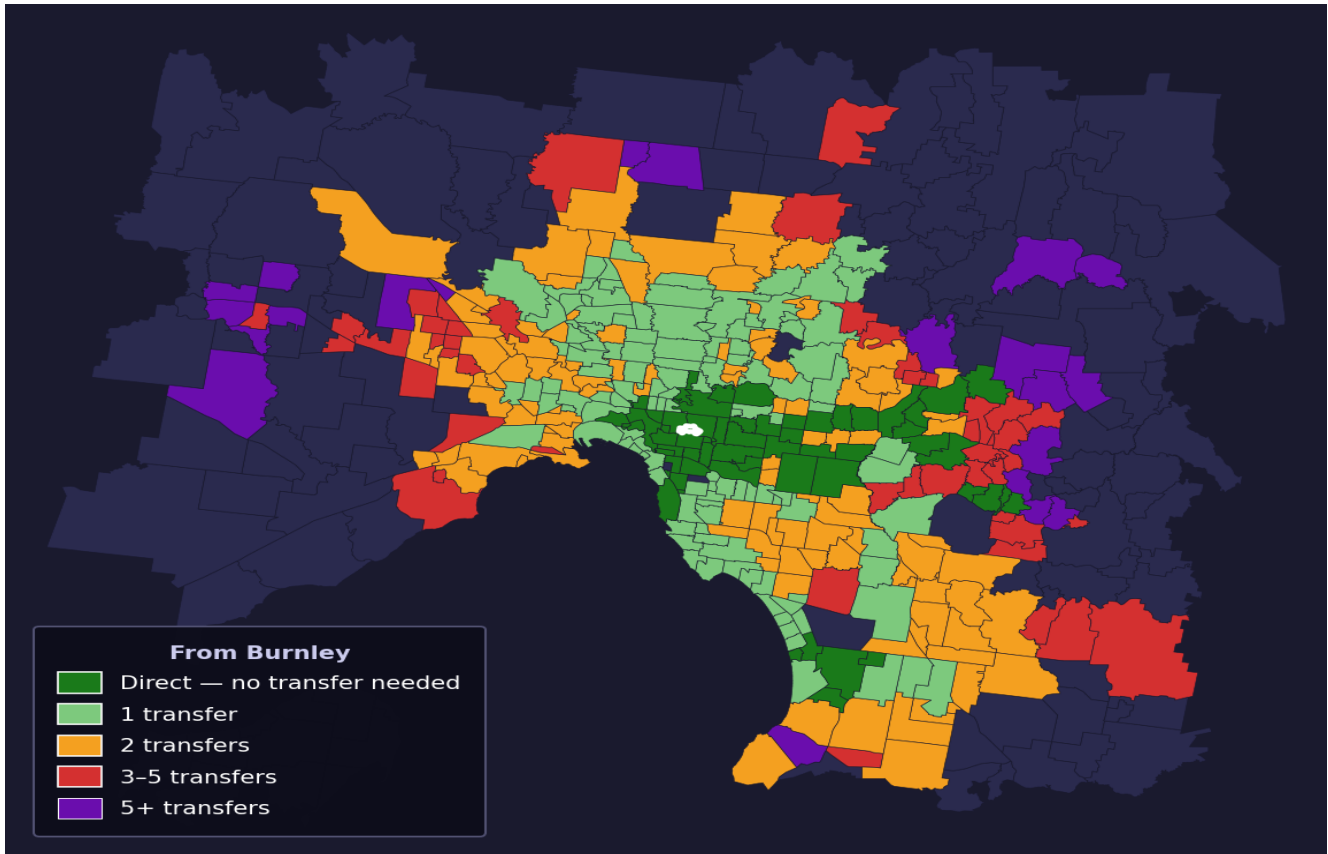

Burnley

Rank #17 of 450 suburbs

Composite 74 /100	Journey Quality 88 /100	Cost Efficiency 39 /100	Connectivity 83 /100
------------------------------------	--	--	---------------------------------------

Direct (0 transfers)	59 of 450
1 transfer	123 of 450
2 transfers	112 of 450
3-5 transfers	47 of 450
5+ transfers	108 of 450

Destination	Time	Single Trip	Weekly
Melbourne CBD	30 min	\$3.12	\$31.18/wk
Frankston	94 min	\$6.41	\$57.00/wk
Melbourne Airport	98 min	\$5.89	
Box Hill	45 min	\$3.92	\$39.24/wk
Dandenong	89 min	\$5.81	\$55.24/wk