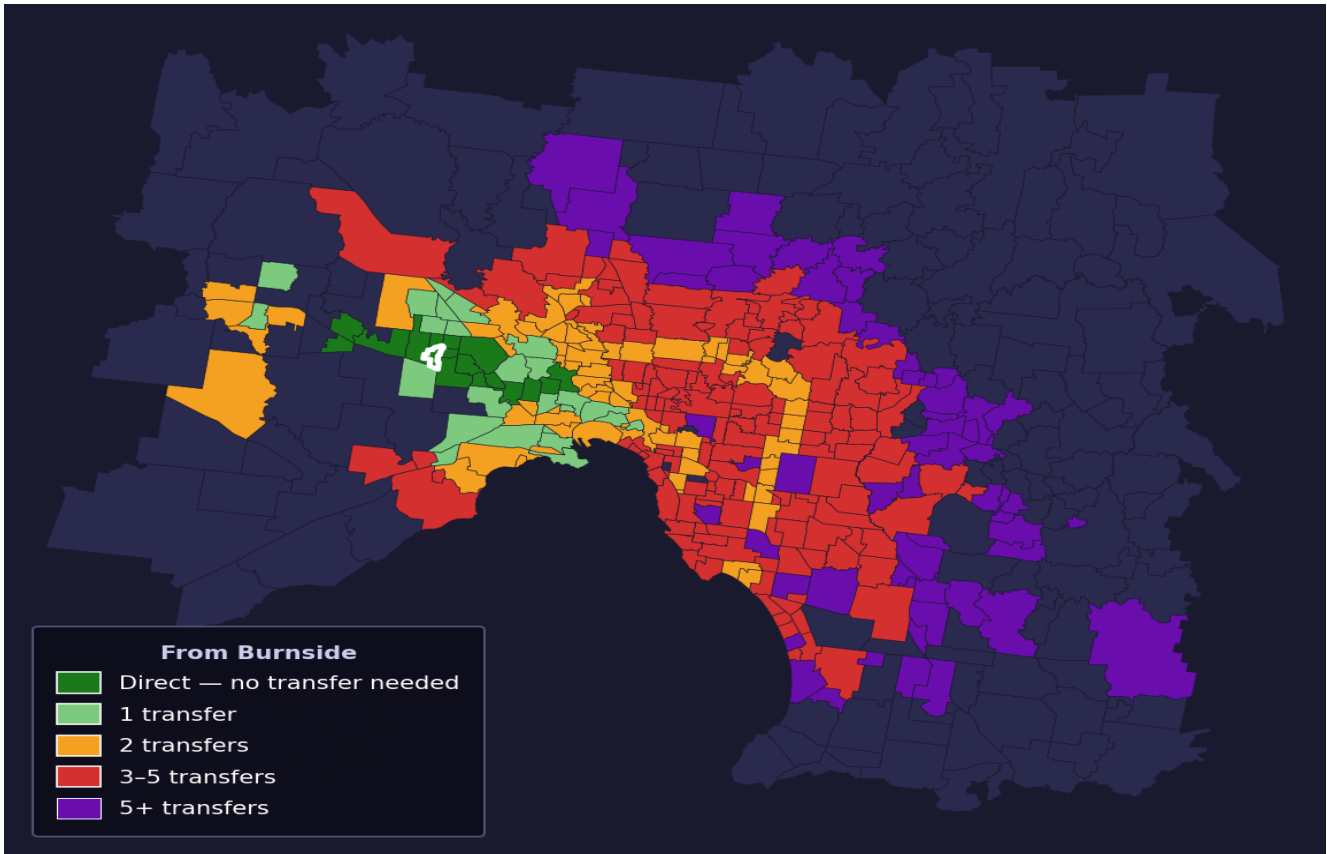

Burnside

Rank #344 of 450 suburbs

Composite 51 /100	Journey Quality 49 /100	Cost Efficiency 59 /100	Connectivity 48 /100
------------------------------------	--	--	---------------------------------------

Direct (0 transfers)	16 of 450
1 transfer	25 of 450
2 transfers	74 of 450
3-5 transfers	148 of 450
5+ transfers	186 of 450

Destination	Time	Single Trip	Weekly
Melbourne CBD	82 min	\$6.06	\$57.00/wk
Frankston	177 min	\$10.88	\$57.00/wk
Melbourne Airport	84 min	\$6.06	
Box Hill	123 min	\$7.82	\$57.00/wk
Dandenong	144 min	\$10.19	\$57.00/wk