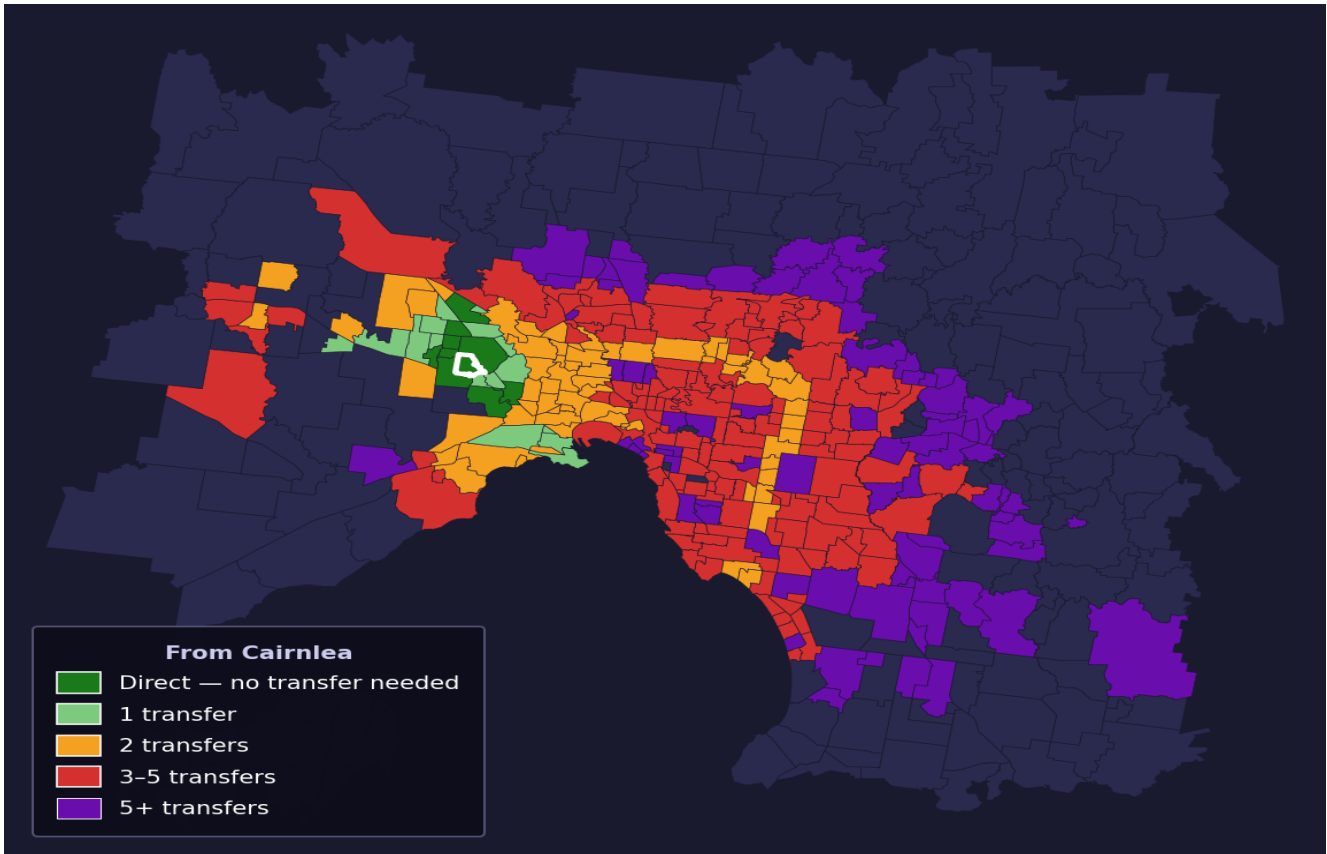

# Cairnlea

Rank #358 of 450 suburbs

<b>Composite</b> <b>50</b> /100	<b>Journey Quality</b> <b>46</b> /100	<b>Cost Efficiency</b> <b>65</b> /100	<b>Connectivity</b> <b>42</b> /100
------------------------------------	--	--	---------------------------------------

Direct (0 transfers)	9 of 450
1 transfer	16 of 450
2 transfers	64 of 450
3-5 transfers	146 of 450
5+ transfers	214 of 450

Destination	Time	Single Trip	Weekly
Melbourne CBD	86 min	\$5.17	\$51.70/wk
Frankston	181 min	\$9.99	\$57.00/wk
Melbourne Airport	89 min	\$5.17	
Box Hill	128 min	\$6.93	\$57.00/wk
Dandenong	149 min	\$9.30	\$57.00/wk