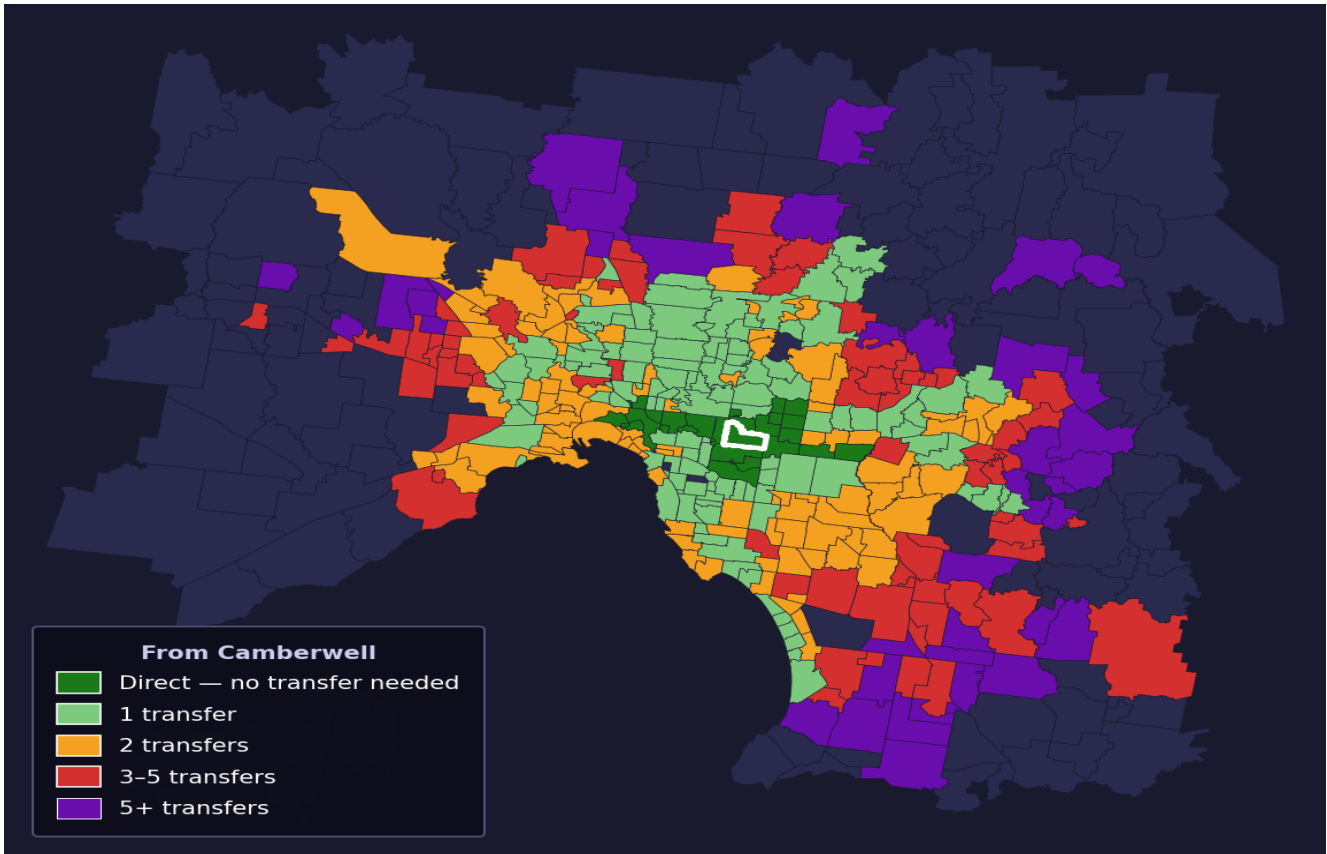

Camberwell

Rank #160 of 450 suburbs

Composite 68 /100	Journey Quality 78 /100	Cost Efficiency 45 /100	Connectivity 72 /100
------------------------------------	------------------------------------------	------------------------------------------	---------------------------------------

Direct (0 transfers)	25 of 450
1 transfer	119 of 450
2 transfers	100 of 450
3-5 transfers	71 of 450
5+ transfers	134 of 450

Destination	Time	Single Trip	Weekly
Melbourne CBD	43 min	\$4.03	\$40.30/wk
Frankston	111 min	\$7.27	\$57.00/wk
Melbourne Airport	117 min	\$7.77	
Box Hill	47 min	\$4.11	\$41.14/wk
Dandenong	95 min	\$7.03	\$57.00/wk