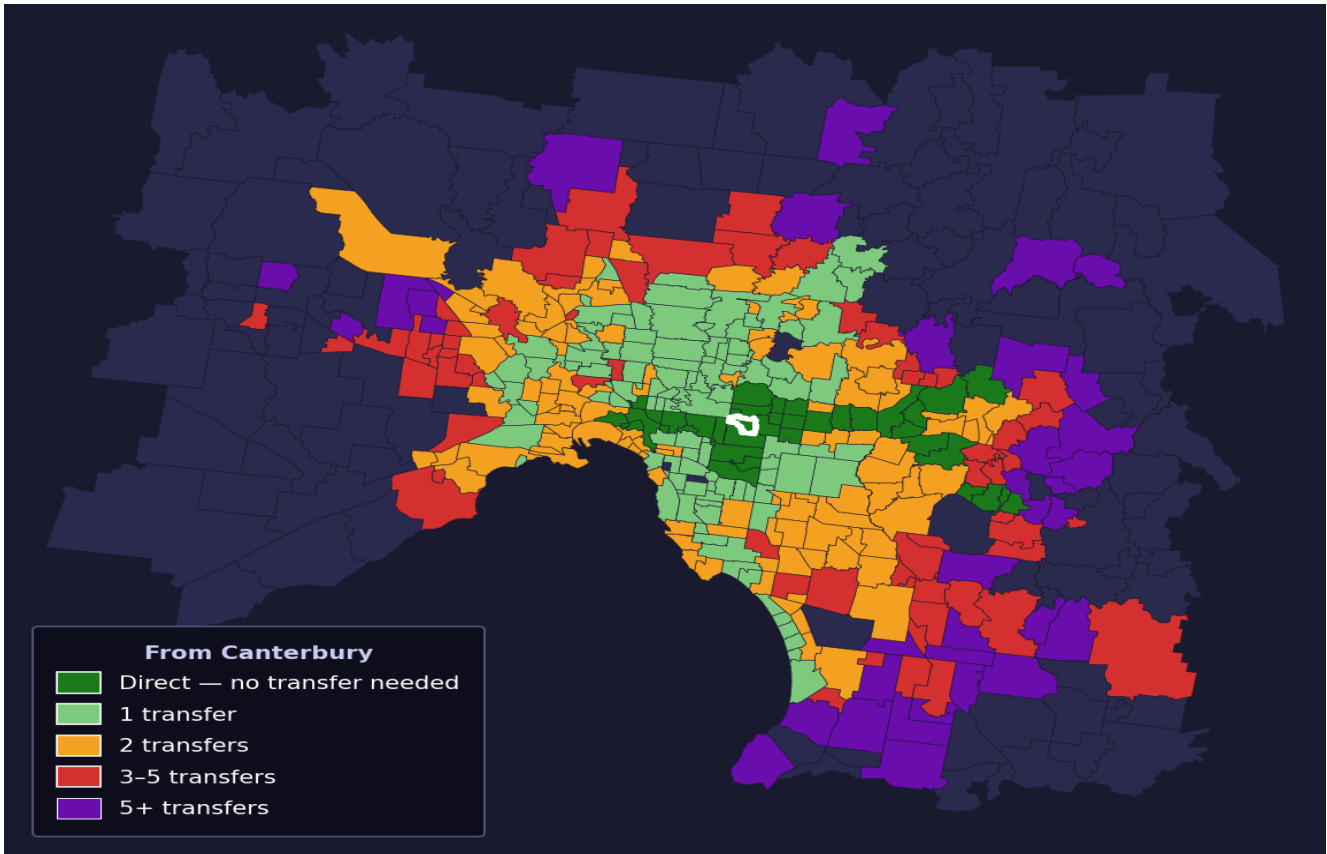

Canterbury

Rank #131 of 450 suburbs

Composite 69 /100	Journey Quality 84 /100	Cost Efficiency 36 /100	Connectivity 74 /100
------------------------------------	--	--	---------------------------------------

Direct (0 transfers)	38 of 450
1 transfer	108 of 450
2 transfers	109 of 450
3-5 transfers	64 of 450
5+ transfers	130 of 450

Destination	Time	Single Trip	Weekly
Melbourne CBD	35 min	\$3.81	\$38.14/wk
Frankston	122 min	\$6.52	\$57.00/wk
Melbourne Airport	102 min	\$6.29	
Box Hill	20 min	\$3.05	\$30.52/wk
Dandenong	88 min	\$5.79	\$57.00/wk