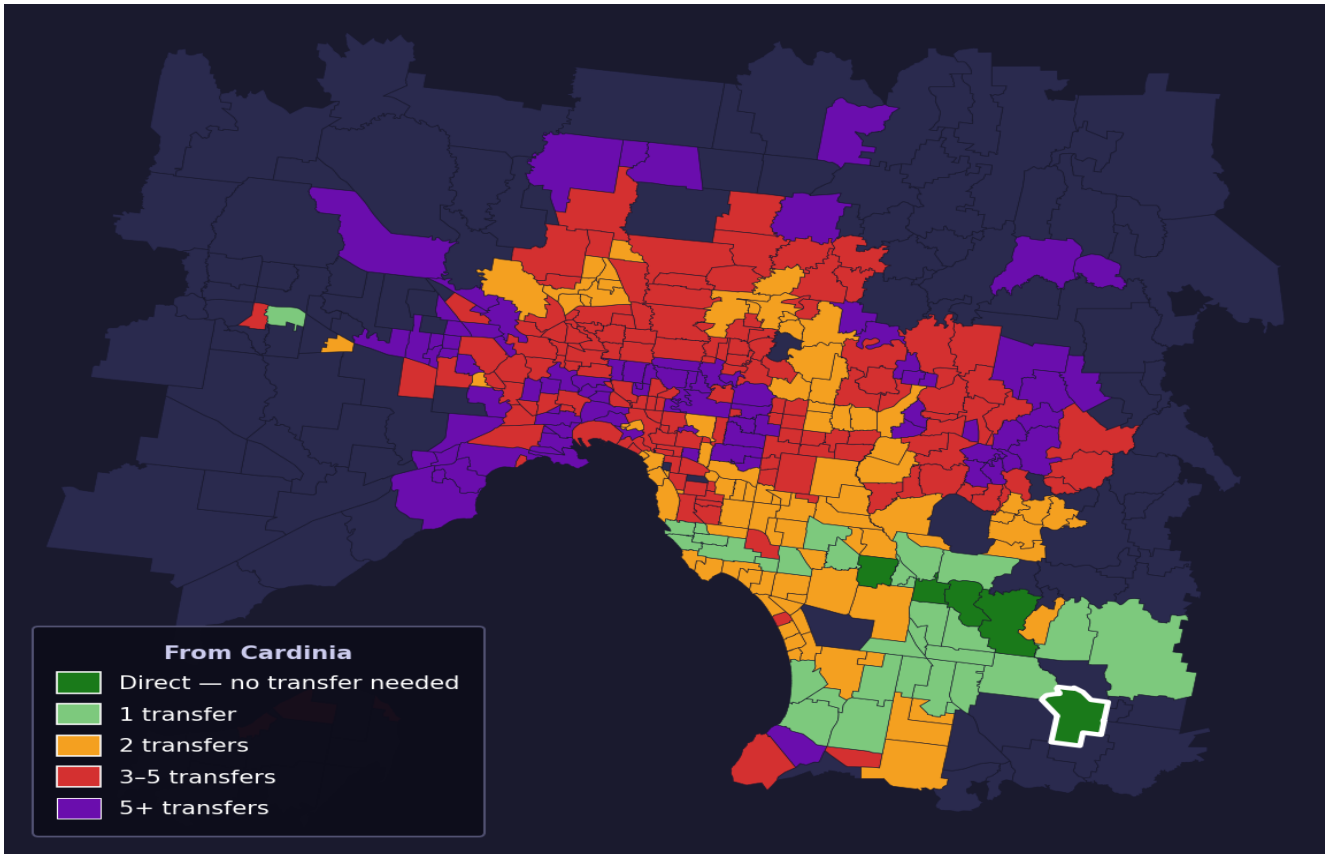

Cardinia

Rank #375 of 450 suburbs

Composite 48 _{/100}	Journey Quality 37 _{/100}	Cost Efficiency 66 _{/100}	Connectivity 51 _{/100}
---	---	---	--

Direct (0 transfers)	4 of 450
1 transfer	31 of 450
2 transfers	89 of 450
3-5 transfers	149 of 450
5+ transfers	176 of 450

Destination	Time	Single Trip	Weekly
Melbourne CBD	99 min	\$6.70	\$57.00/wk
Frankston	102 min	\$6.88	\$57.00/wk
Melbourne Airport	169 min	\$9.17	
Box Hill	135 min	\$8.67	\$57.00/wk
Dandenong	58 min	\$4.85	\$48.03/wk