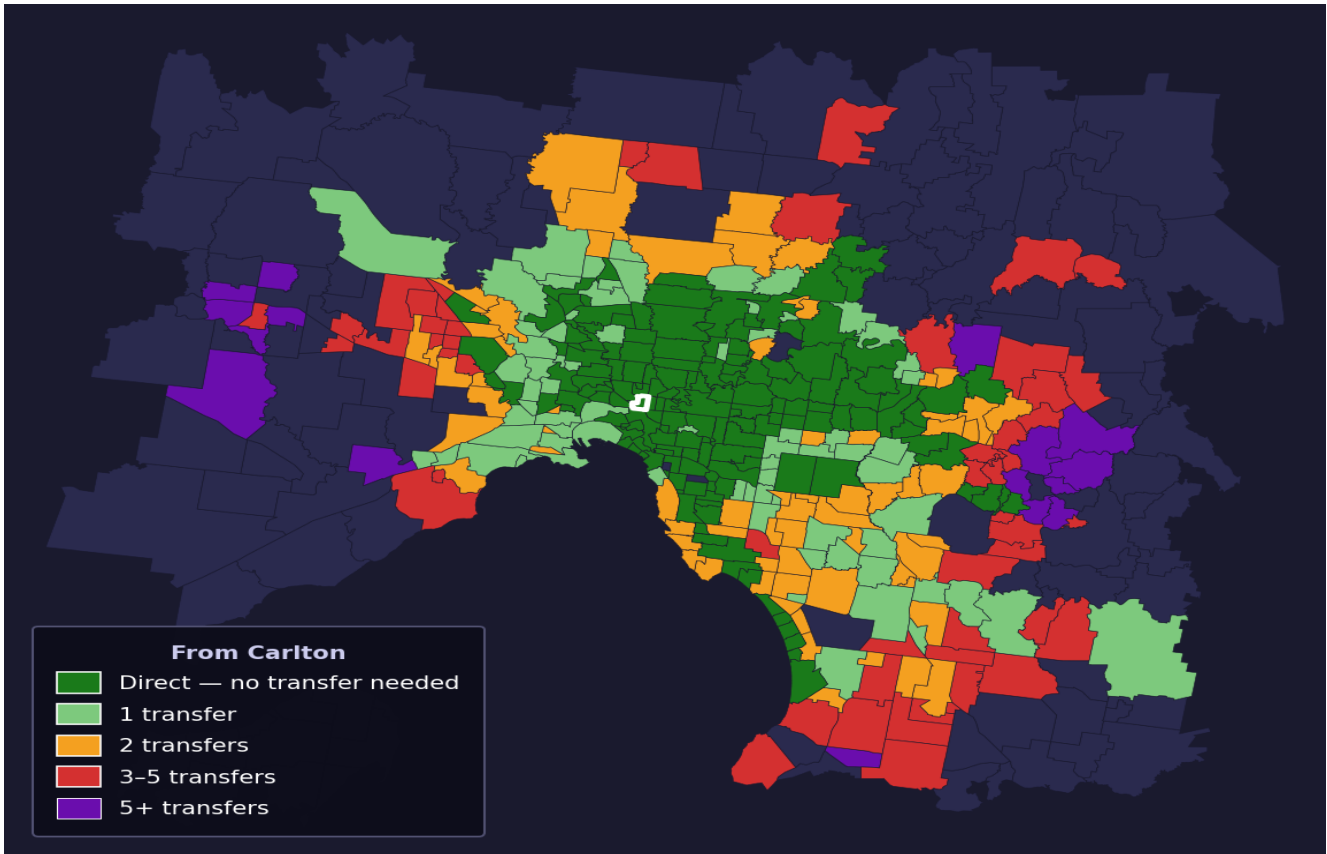

Carlton

Rank #5 of 450 suburbs

Composite 77 /100	Journey Quality 98 /100	Cost Efficiency 19 /100	Connectivity 95 /100
------------------------------------	--	--	---------------------------------------

Direct (0 transfers)	154 of 450
1 transfer	73 of 450
2 transfers	69 of 450
3-5 transfers	54 of 450
5+ transfers	99 of 450

Destination	Time	Single Trip	Weekly
Melbourne CBD	17 min	\$2.31	\$23.10/wk
Frankston	102 min	\$6.46	\$57.00/wk
Melbourne Airport	106 min	\$5.75	
Box Hill	56 min	\$4.18	\$41.78/wk
Dandenong	80 min	\$4.65	\$46.50/wk