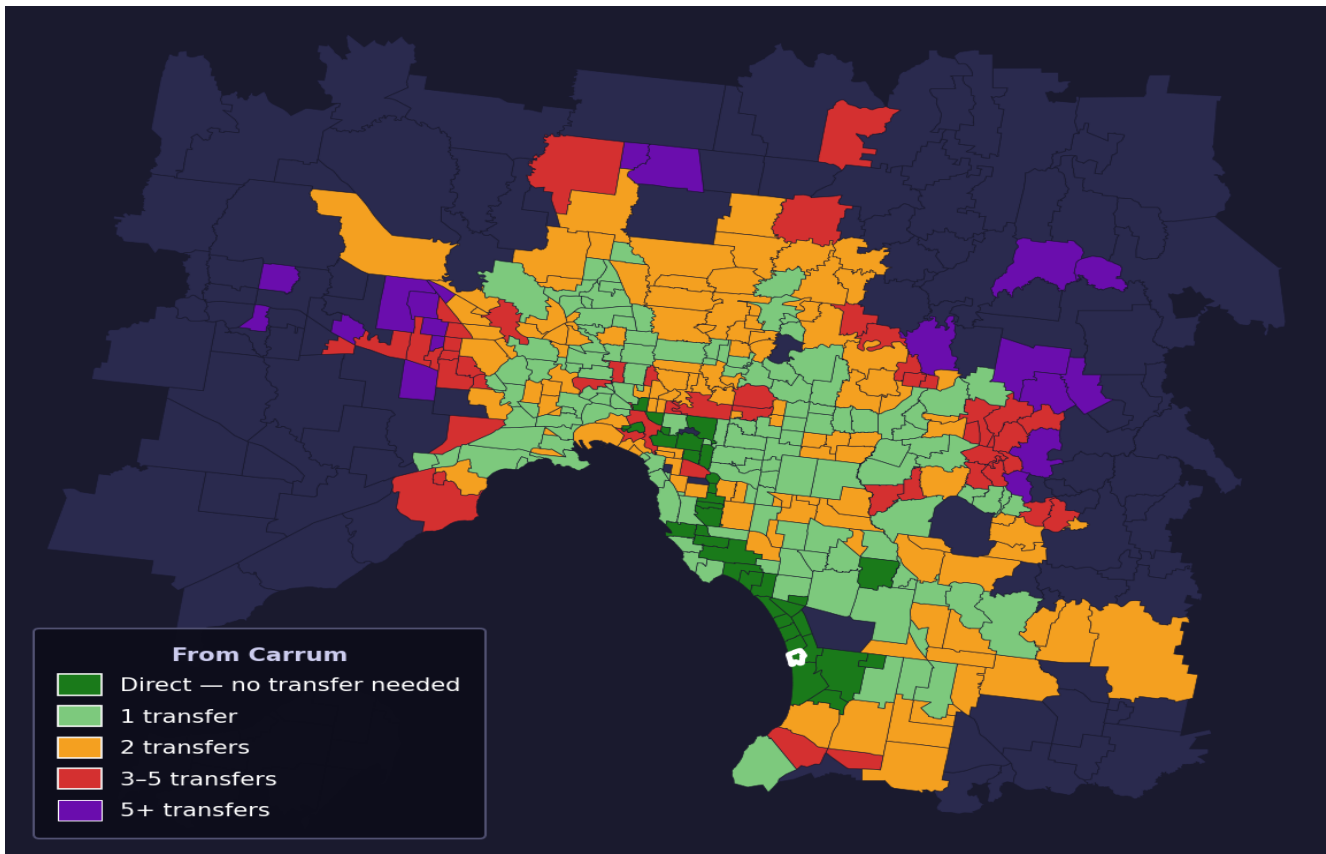

Carrum

Rank #207 of 450 suburbs

Composite 63 /100	Journey Quality 59 /100	Cost Efficiency 52 /100	Connectivity 79 /100
------------------------------------	--	--	---------------------------------------

Direct (0 transfers)	35 of 450
1 transfer	132 of 450
2 transfers	122 of 450
3-5 transfers	48 of 450
5+ transfers	112 of 450

Destination	Time	Single Trip	Weekly
Melbourne CBD	69 min	\$5.79	\$57.00/wk
Frankston	20 min	\$3.03	\$30.30/wk
Melbourne Airport	150 min	\$8.85	
Box Hill	119 min	\$7.55	\$57.00/wk
Dandenong	79 min	\$6.09	\$57.00/wk