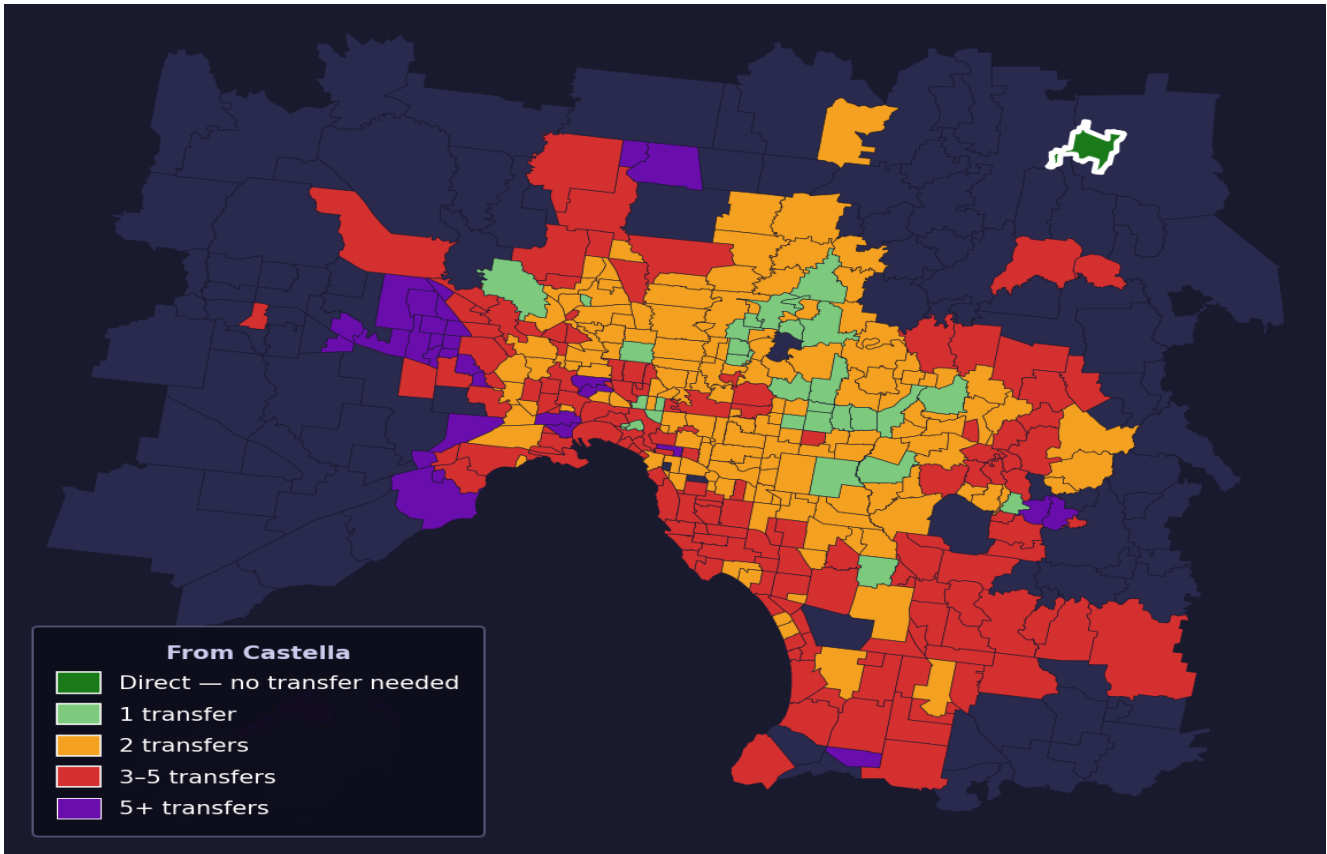

Castella

Rank #331 of 450 suburbs

Composite 53 /100	Journey Quality 40 /100	Cost Efficiency 70 /100	Connectivity 59 /100
------------------------------------	--	--	---------------------------------------

Direct (0 transfers)	0 of 450
1 transfer	30 of 450
2 transfers	153 of 450
3-5 transfers	147 of 450
5+ transfers	119 of 450

Destination	Time	Single Trip	Weekly
Melbourne CBD	94 min	\$5.52	\$48.80/wk
Frankston	152 min	\$7.57	\$55.86/wk
Melbourne Airport	147 min	\$7.14	
Box Hill	94 min	\$6.08	\$55.72/wk
Dandenong	136 min	\$7.14	\$54.72/wk