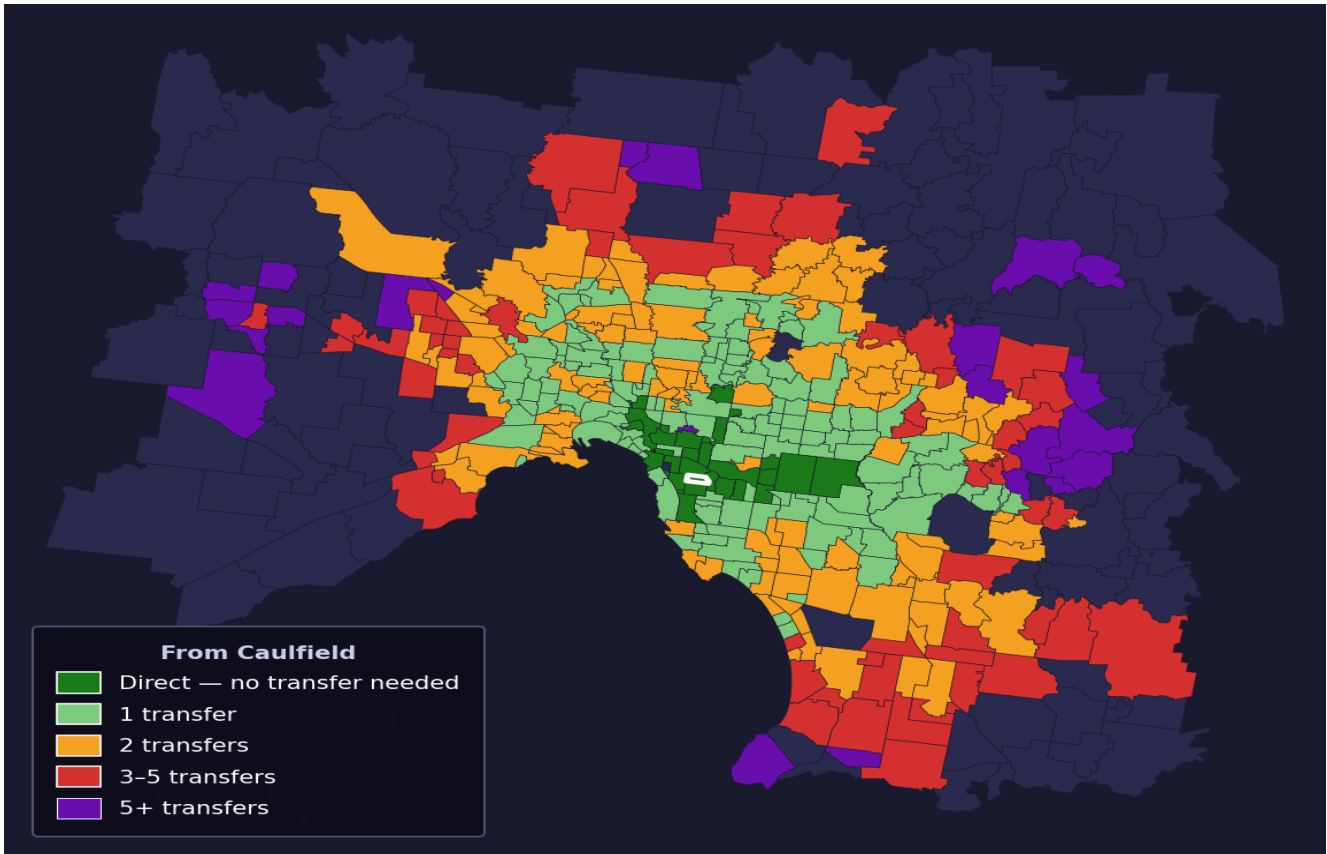

# Caulfield

Rank #118 of 450 suburbs

<b>Composite</b> <b>70</b> <sub>/100</sub>	<b>Journey Quality</b> <b>78</b> <sub>/100</sub>	<b>Cost Efficiency</b> <b>45</b> <sub>/100</sub>	<b>Connectivity</b> <b>80</b> <sub>/100</sub>
---	---	---	--

Direct (0 transfers)	31 of 450
1 transfer	134 of 450
2 transfers	118 of 450
3-5 transfers	60 of 450
5+ transfers	106 of 450

Destination	Time	Single Trip	Weekly
Melbourne CBD	44 min	\$4.09	\$40.92/wk
Frankston	74 min	\$4.71	\$47.12/wk
Melbourne Airport	114 min	\$6.42	
Box Hill	74 min	\$4.65	\$46.46/wk
Dandenong	84 min	\$5.95	\$55.48/wk