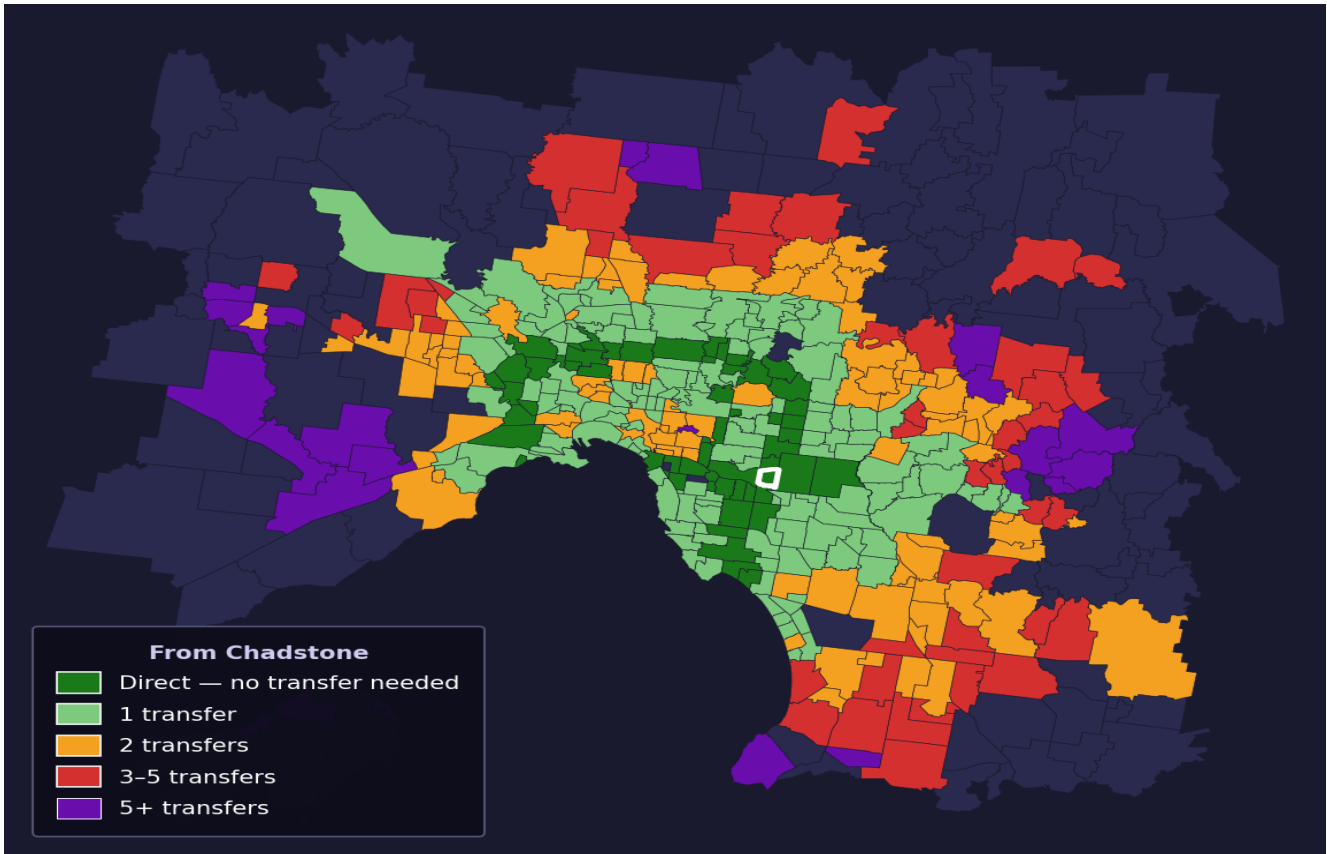

Chadstone

Rank #39 of 450 suburbs

Composite 73 _{/100}	Journey Quality 74 _{/100}	Cost Efficiency 55 _{/100}	Connectivity 87 _{/100}
-----------------------------------------------	-----------------------------------------------------	-----------------------------------------------------	--------------------------------------------------

Direct (0 transfers)	57 of 450
1 transfer	151 of 450
2 transfers	94 of 450
3-5 transfers	46 of 450
5+ transfers	101 of 450

Destination	Time	Single Trip	Weekly
Melbourne CBD	49 min	\$3.76	\$37.60/wk
Frankston	111 min	\$7.55	\$57.00/wk
Melbourne Airport	118 min	\$6.10	
Box Hill	71 min	\$5.25	\$52.47/wk
Dandenong	104 min	\$6.04	\$57.00/wk