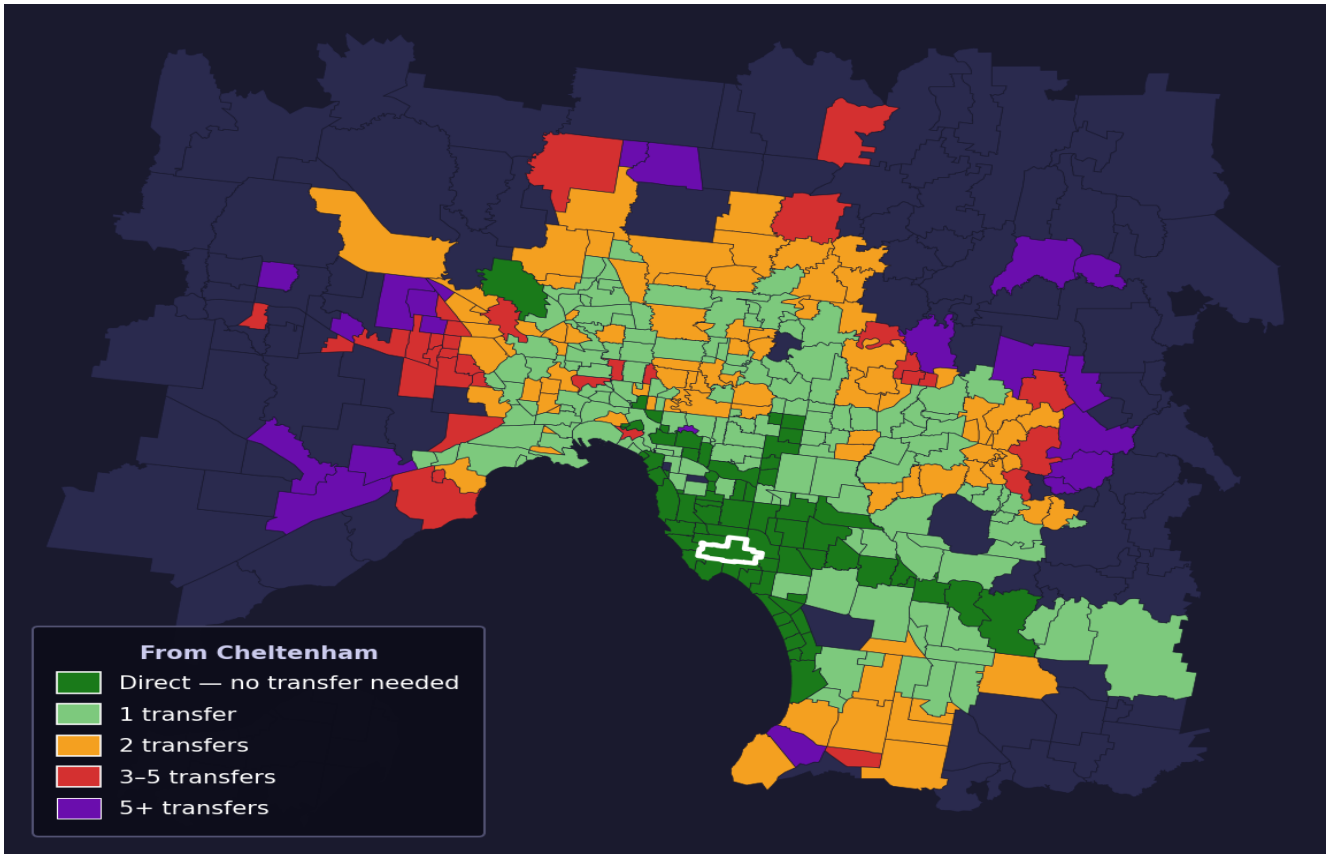

Cheltenham

Rank #156 of 450 suburbs

Composite 68 /100	Journey Quality 61 /100	Cost Efficiency 58 /100	Connectivity 88 /100
------------------------------------	--	--	---------------------------------------

Direct (0 transfers)	69 of 450
1 transfer	151 of 450
2 transfers	89 of 450
3-5 transfers	33 of 450
5+ transfers	107 of 450

Destination	Time	Single Trip	Weekly
Melbourne CBD	66 min	\$4.99	\$47.64/wk
Frankston	42 min	\$4.34	\$43.40/wk
Melbourne Airport	133 min	\$6.94	
Box Hill	81 min	\$5.06	\$50.60/wk
Dandenong	88 min	\$6.82	\$57.00/wk