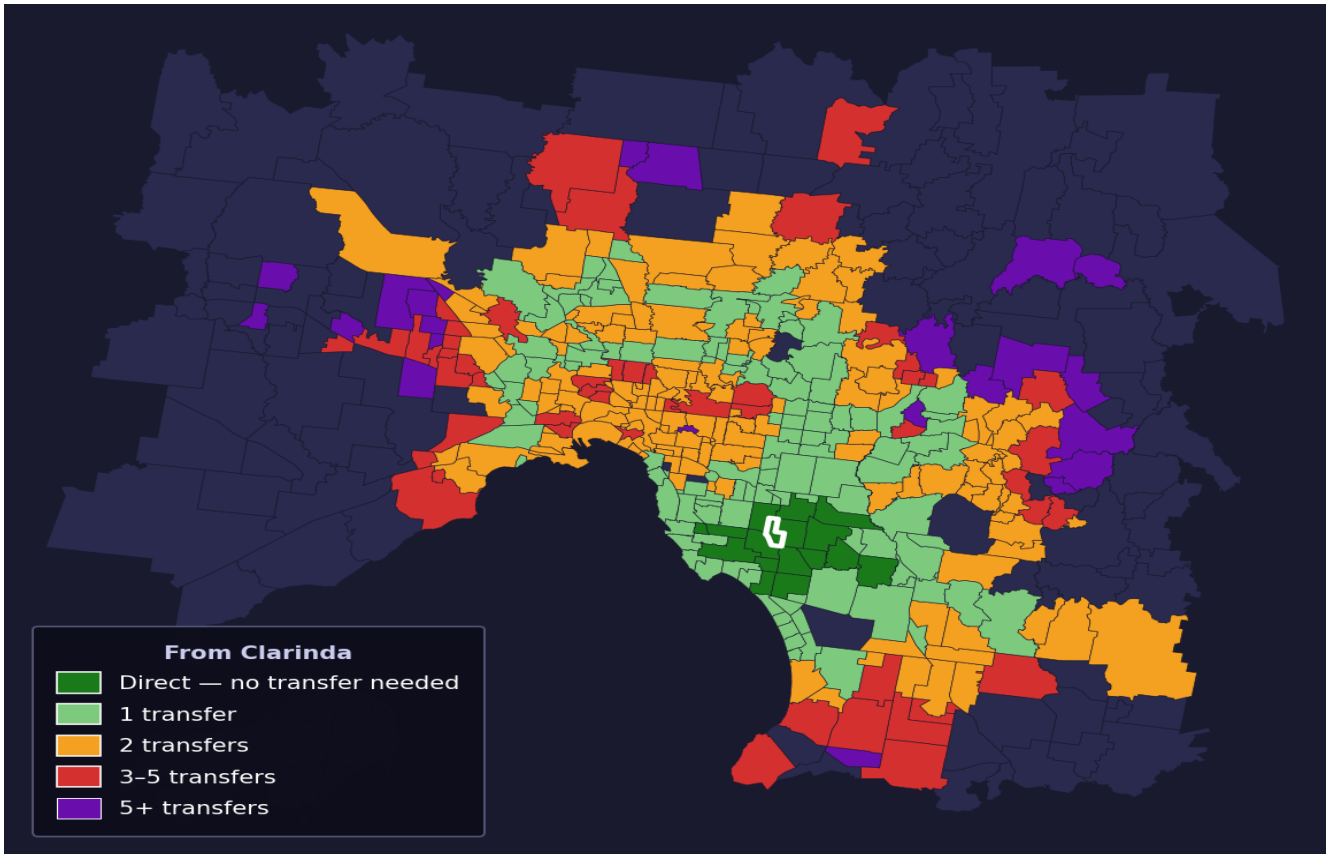

Clarinda

Rank #209 of 450 suburbs

Composite 63 /100	Journey Quality 56 /100	Cost Efficiency 61 /100	Connectivity 76 /100
------------------------------------	--	--	---------------------------------------

Direct (0 transfers)	16 of 450
1 transfer	120 of 450
2 transfers	148 of 450
3-5 transfers	52 of 450
5+ transfers	113 of 450

Destination	Time	Single Trip	Weekly
Melbourne CBD	73 min	\$4.99	\$48.96/wk
Frankston	78 min	\$5.56	\$54.20/wk
Melbourne Airport	140 min	\$7.57	
Box Hill	74 min	\$4.81	\$47.71/wk
Dandenong	75 min	\$5.34	\$45.98/wk