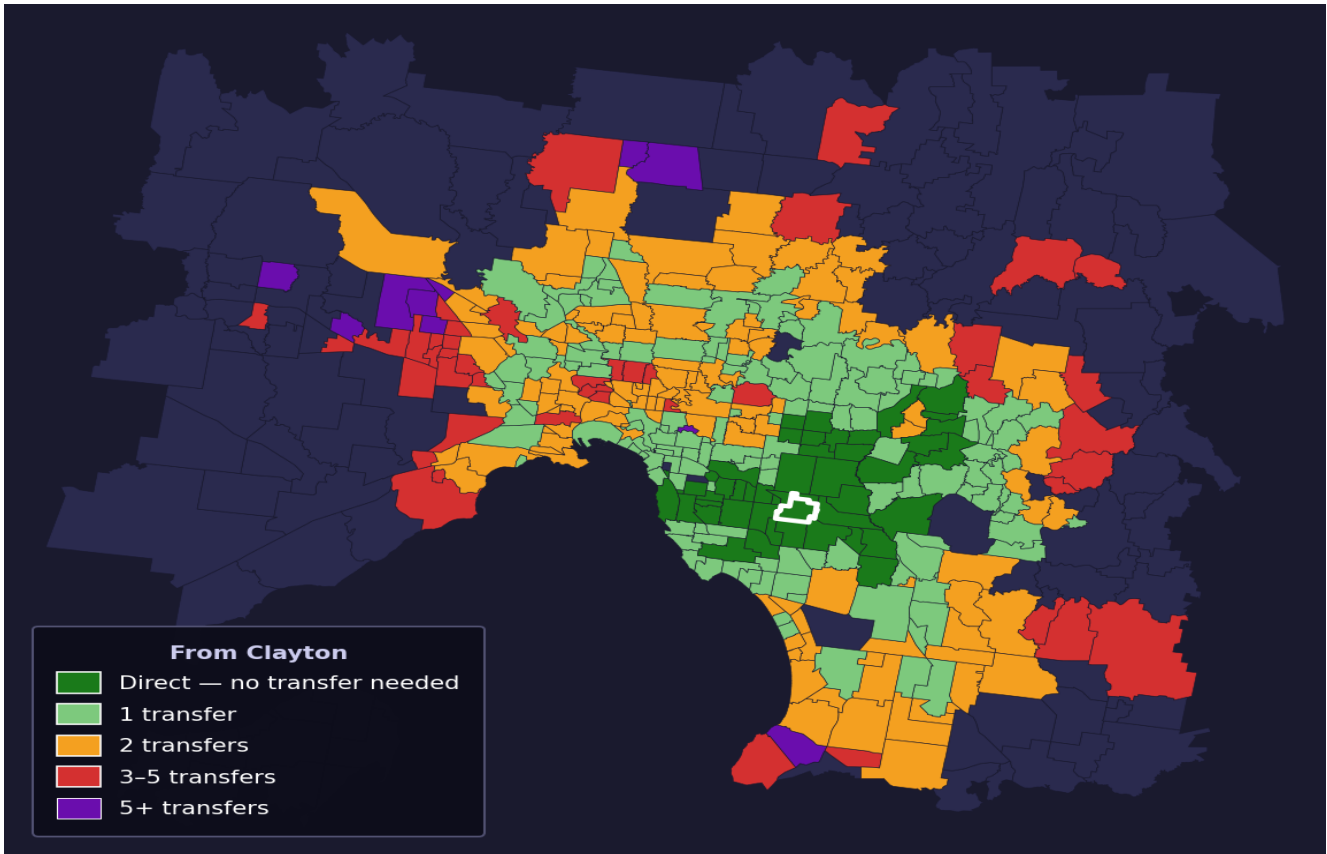

Clayton

Rank #133 of 450 suburbs

Composite 69 /100	Journey Quality 69 /100	Cost Efficiency 51 /100	Connectivity 84 /100
------------------------------------	--	--	---------------------------------------

Direct (0 transfers)	47 of 450
1 transfer	138 of 450
2 transfers	122 of 450
3-5 transfers	44 of 450
5+ transfers	98 of 450

Destination	Time	Single Trip	Weekly
Melbourne CBD	55 min	\$4.60	\$46.04/wk
Frankston	88 min	\$5.68	\$54.36/wk
Melbourne Airport	110 min	\$6.83	
Box Hill	74 min	\$5.50	\$51.88/wk
Dandenong	46 min	\$4.22	\$41.48/wk