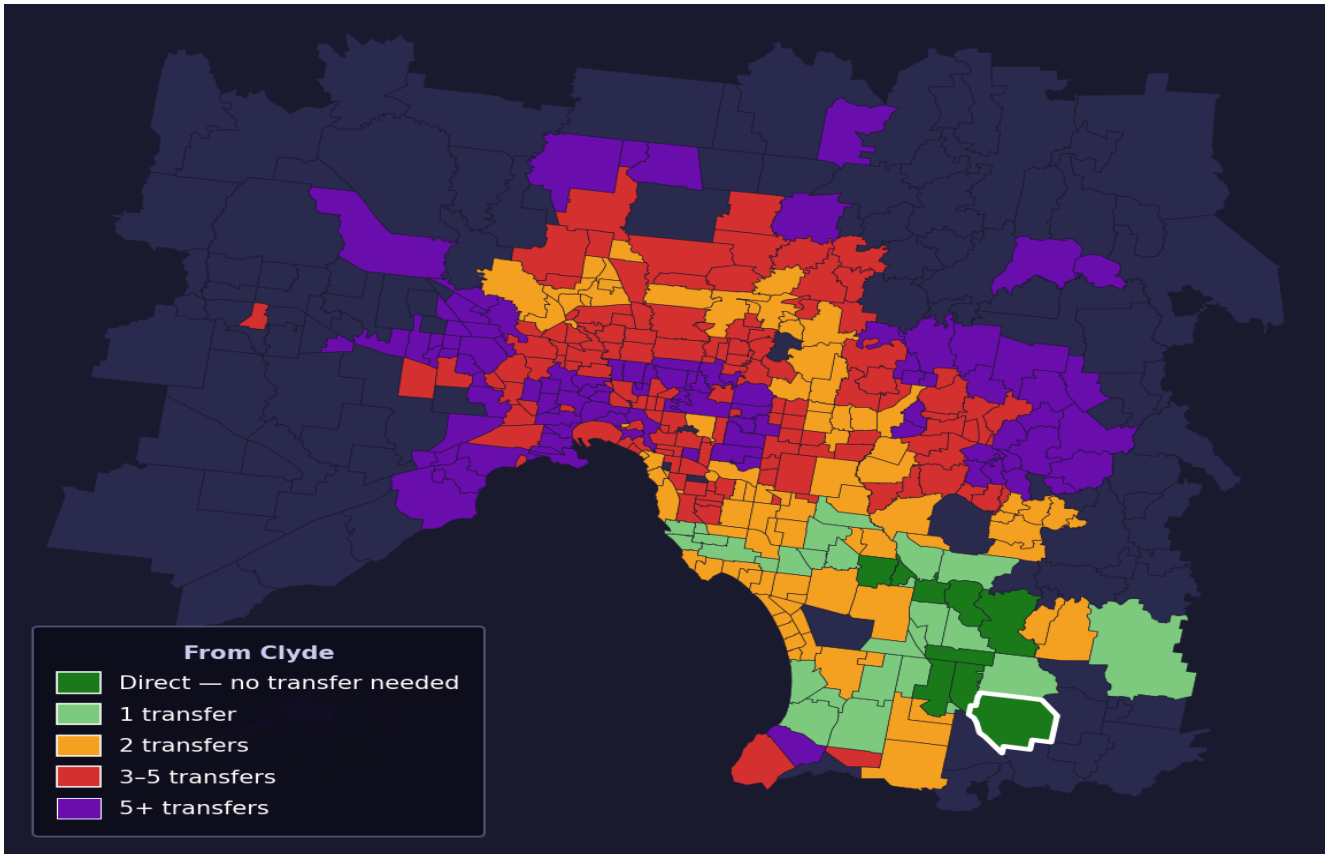

Clyde

Rank #386 of 450 suburbs

Composite 47 / ₁₀₀	Journey Quality 33 / ₁₀₀	Cost Efficiency 68 / ₁₀₀	Connectivity 50 / ₁₀₀
--	--	--	---

Direct (0 transfers)	8 of 450
1 transfer	27 of 450
2 transfers	88 of 450
3-5 transfers	134 of 450
5+ transfers	192 of 450

Destination	Time	Single Trip	Weekly
Melbourne CBD	103 min	\$6.74	\$57.00/wk
Frankston	107 min	\$6.80	\$57.00/wk
Melbourne Airport	174 min	\$9.21	
Box Hill	138 min	\$8.43	\$57.00/wk
Dandenong	63 min	\$4.77	\$47.21/wk