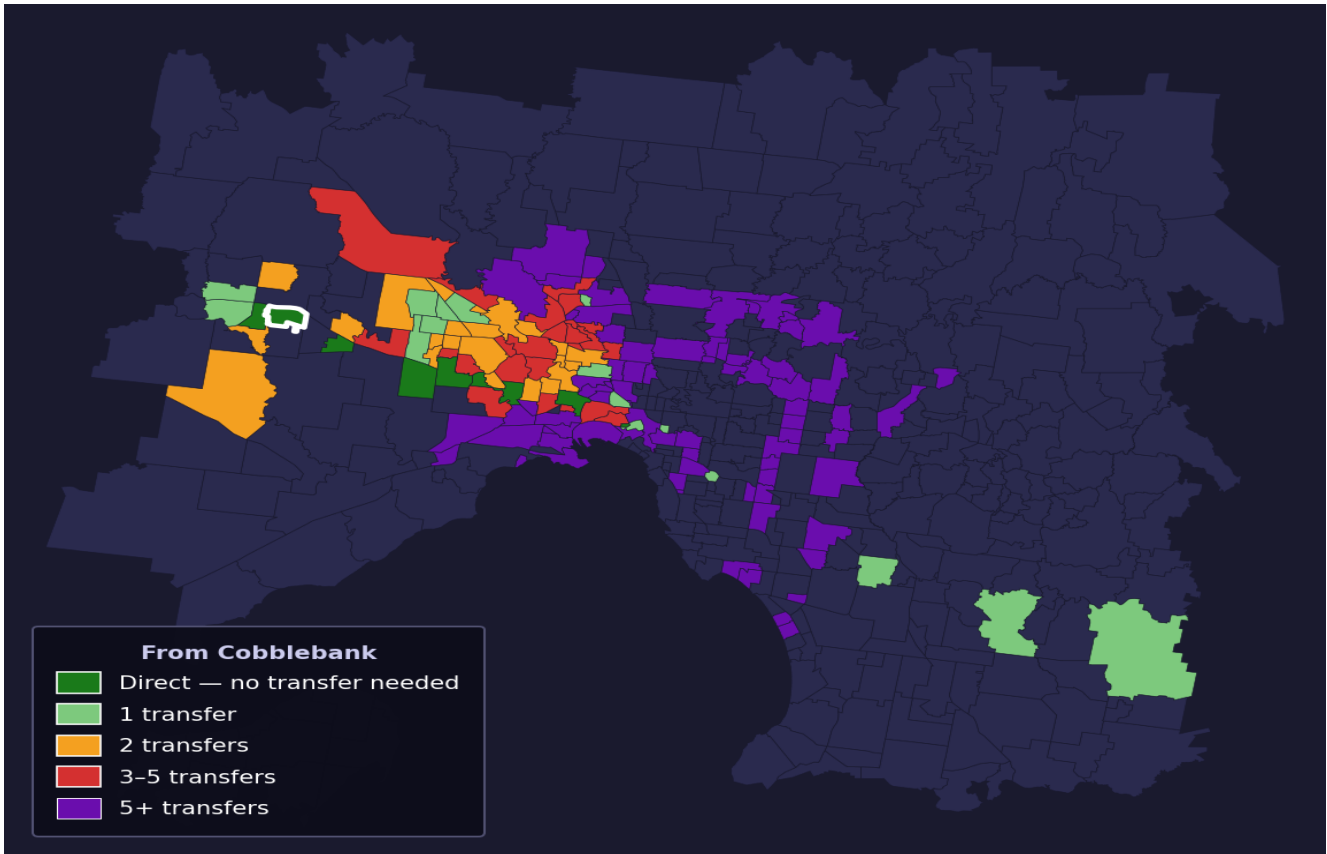

Cobblebank

Rank #415 of 450 suburbs

Composite 43 _{/100}	Journey Quality 54 _{/100}	Cost Efficiency 58 _{/100}	Connectivity 14 _{/100}
---	---	---	--

Direct (0 transfers)	8 of 450
1 transfer	16 of 450
2 transfers	23 of 450
3-5 transfers	24 of 450
5+ transfers	378 of 450

Destination	Time	Single Trip	Weekly
Melbourne CBD	76 min	\$5.48	\$54.80/wk
Frankston	148 min	\$9.16	\$57.00/wk
Melbourne Airport	87 min	\$6.37	
Box Hill	94 min	\$7.55	\$57.00/wk
Dandenong	128 min	\$7.71	\$57.00/wk